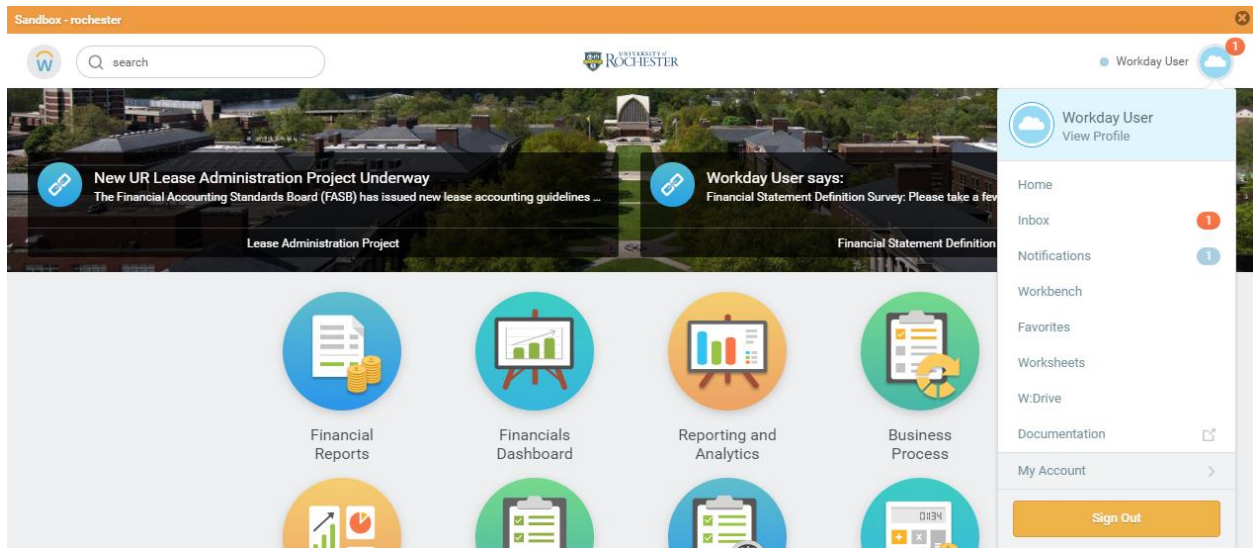

Workday User Interface Changes

Global

Application Header

1. New notification and inbox icons with counts (removed from profile menu)
2. User's name moved to the profile menu
3. UR logo moved from top center of the frame to top left, replacing Workday logo

Profile Menu

4. Recovery Assistant for restoring entered data from expired/lost session (only shown when recovered session is available)

OLD

NEW

Home

1. New **Announcements** card with preview of first three announcements – click for full announcement
2. New **Inbox** card with preview of first three inbox items – click to open item
3. Dashboard/worklet icons moved to new **Applications** card