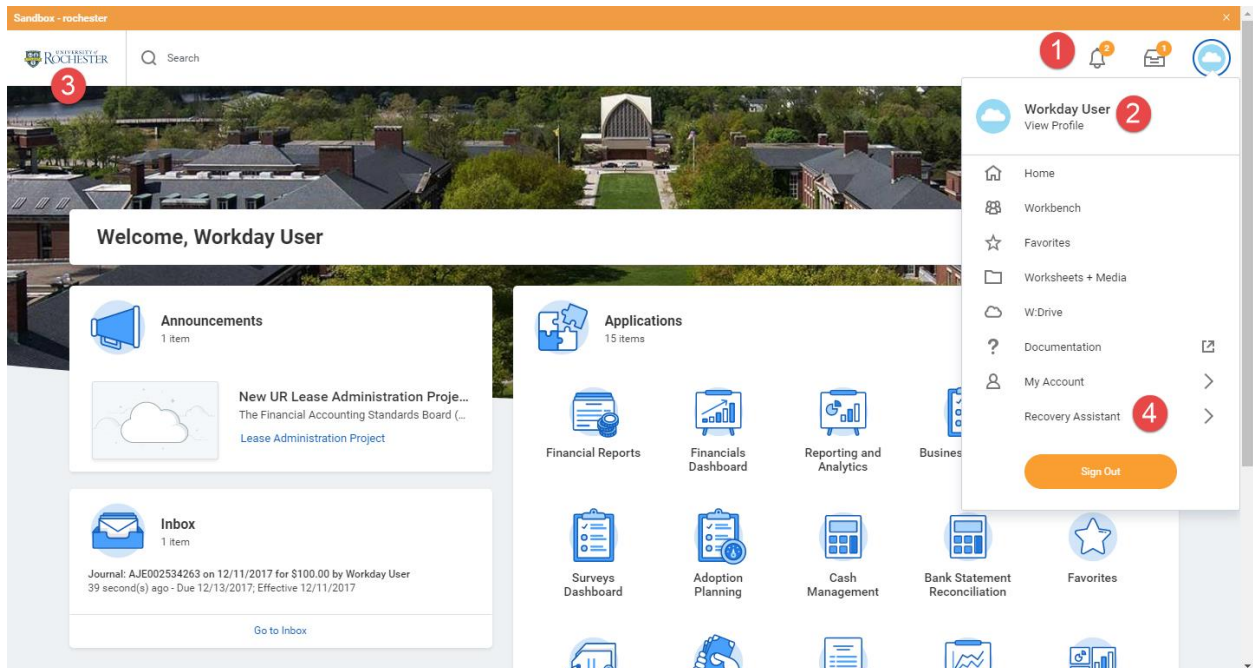

Workday User Interface Changes

Global

Application Header

1. New notification and inbox icons with counts (removed from profile menu)
2. User's name moved to the profile menu
3. UR logo moved from top center of the frame to top left, replacing Workday logo

Profile Menu

4. Recovery Assistant for restoring entered data from expired/lost session (only shown when recovered session is available)

OLD

NEW

Home

1. New **Announcements** card with preview of first three announcements – click for full announcement
2. New **Inbox** card with preview of first three inbox items – click to open item
3. Dashboard/worklet icons moved to new **Applications** card