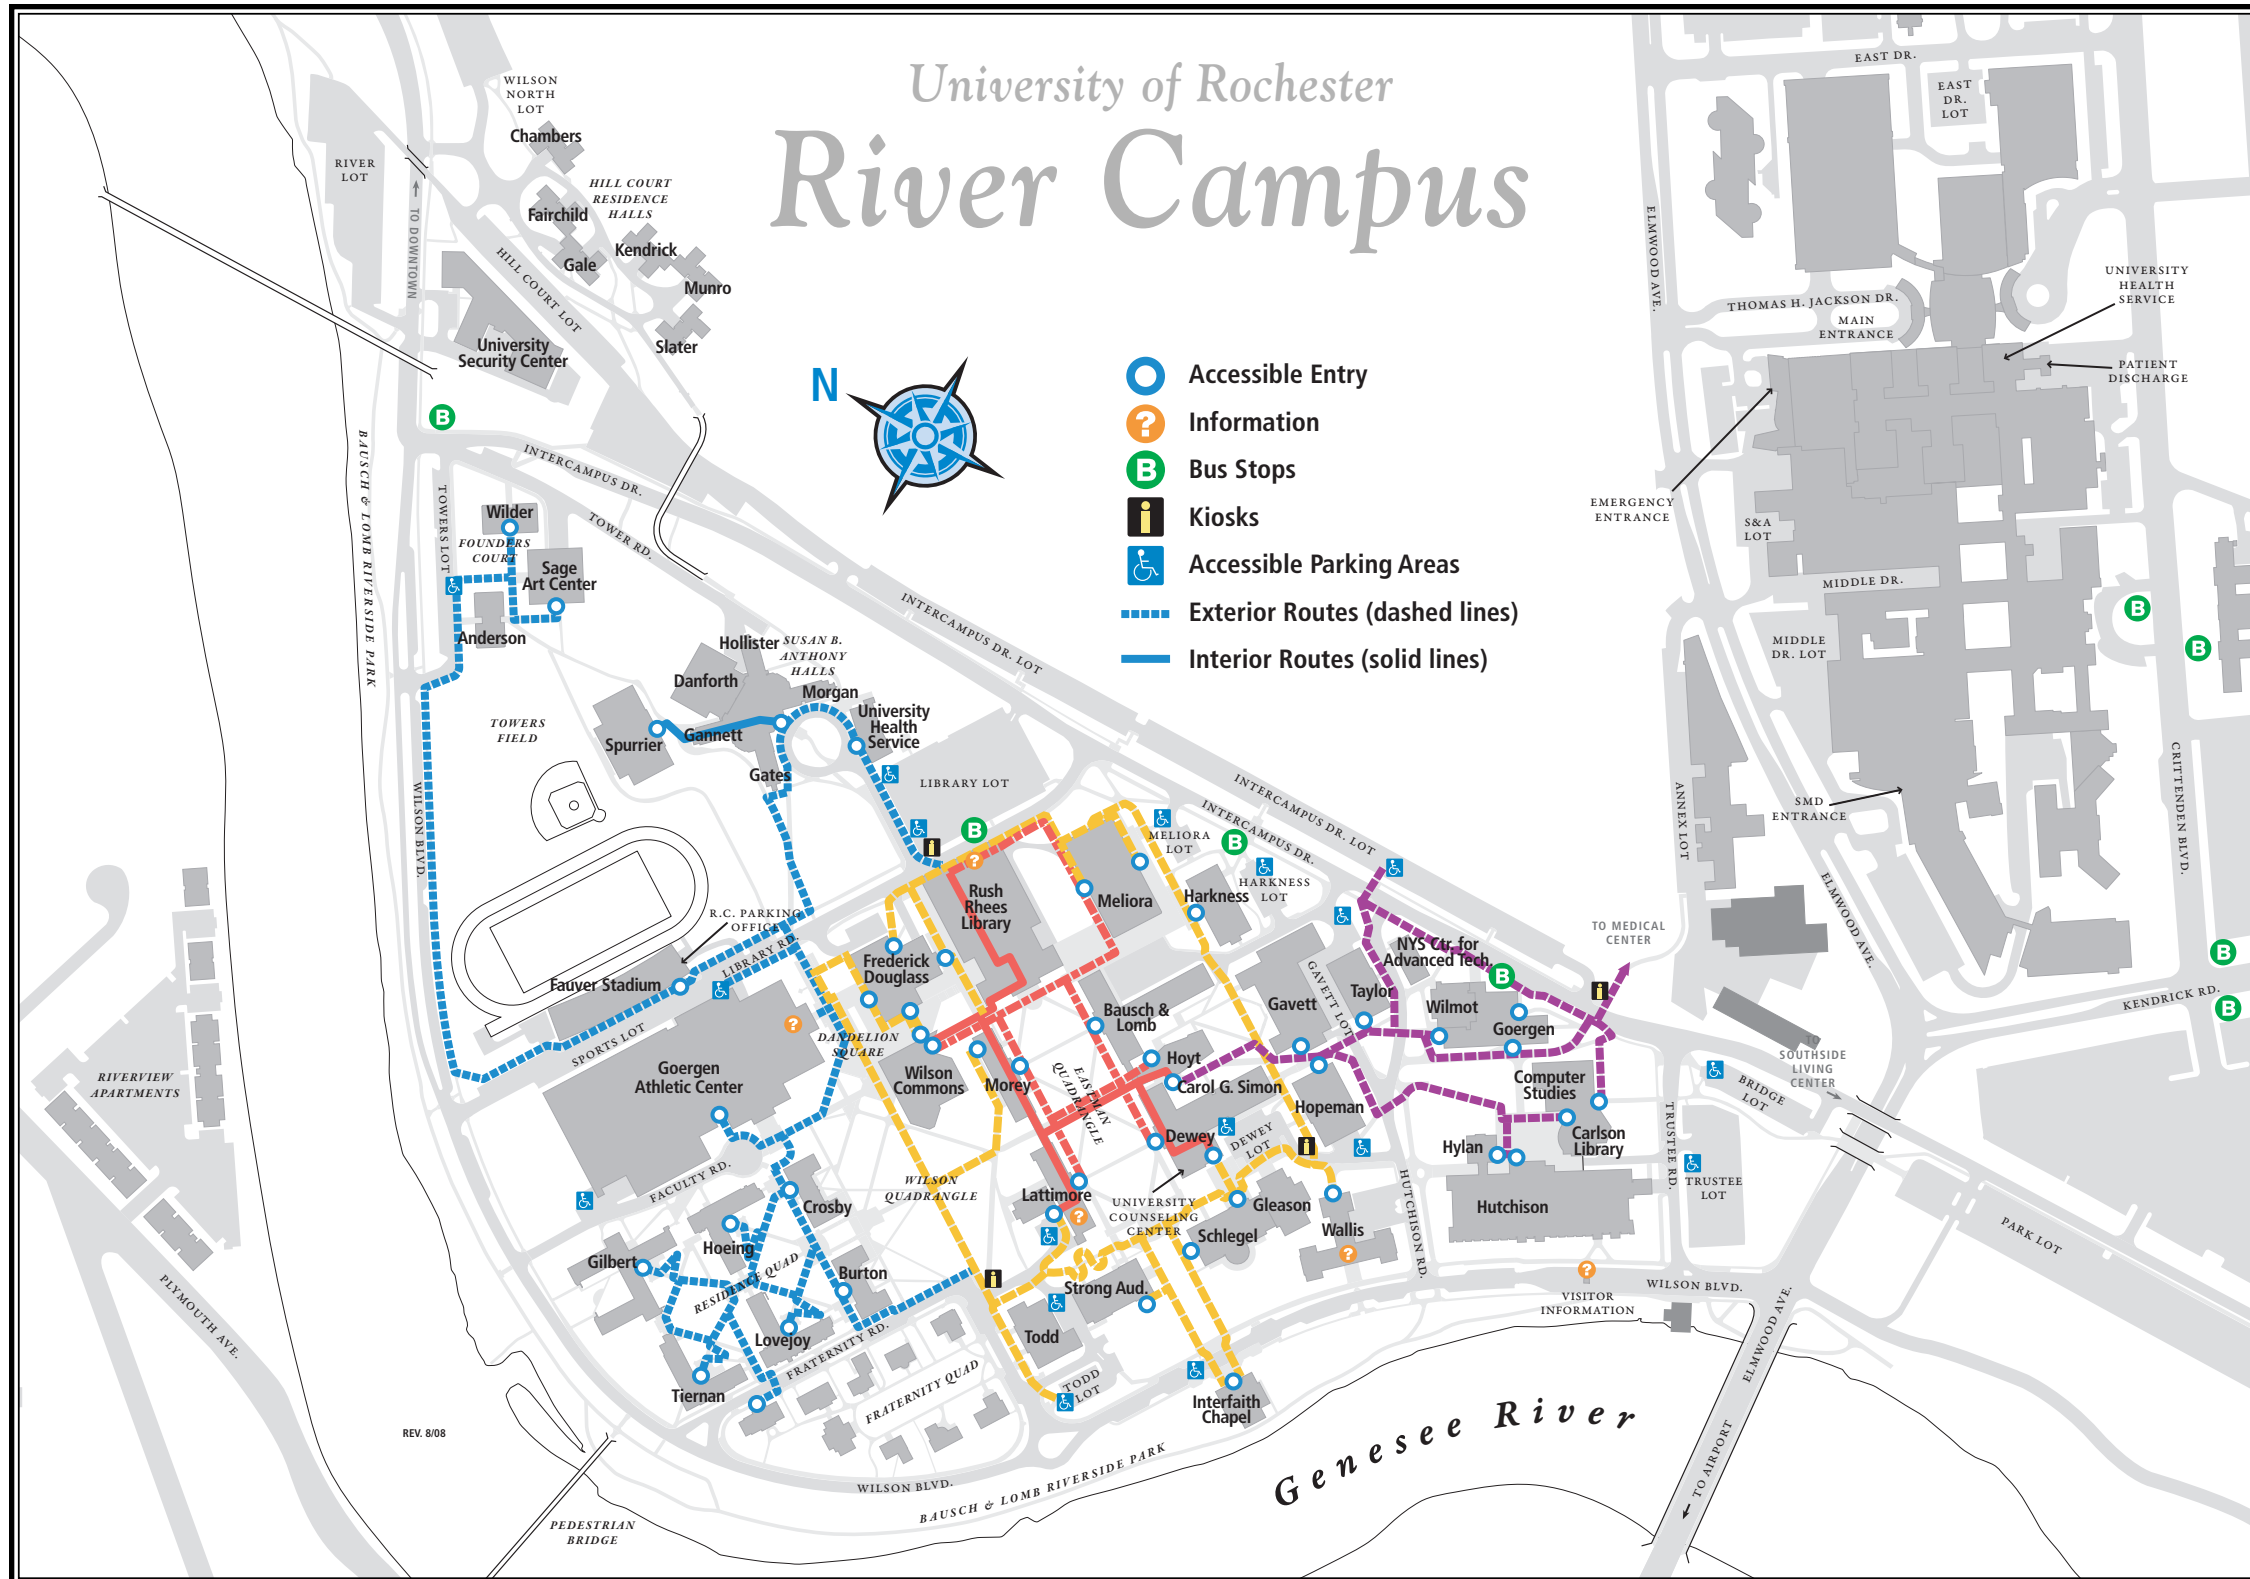

# University of Rochester River Campus

- Accessible Entry
- Information
- Bus Stops
- Kiosks
- Accessible Parking Areas
- Exterior Routes (dashed lines)
- Interior Routes (solid lines)

## Accessible Routes

Route colors correspond to markers on posts and doors throughout the campus.

### Student Life Route

- Rush Rhees Library
- University Health Service
- Susan B. Anthony Halls
- Spurrier Hall
- Fauver Stadium
- Goergen Athletic Center
- Crosby Hall
- Burton Hall
- Hoeing Hall
- Lovejoy Hall
- Gilbert Hall
- Tiernan Hall
- Wilder Hall
- Sage Art Center

### Perimeter Route

- Rush Rhees Library
- Meliora Hall
- Harkness Hall
- Gavett Hall
- Hopeman Building
- Wallis Hall
- Gleason Hall
- Schlegel Hall
- Dewey Hall
- Interfaith Chapel
- Strong Auditorium
- Lattimore Hall
- Morey Hall
- Goergen Athletic Center
- Frederick Douglass Building
- Wilson Commons