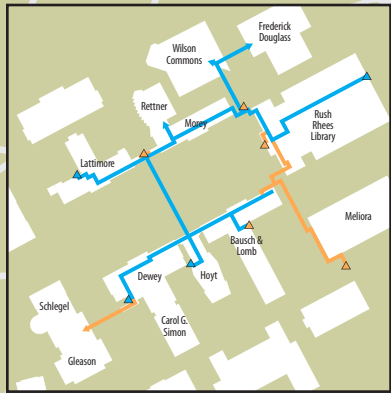

# RIVER CAMPUS

## CAMPUS TUNNELS

## SYMBOL KEY

- Shuttle stop
- Wheelchair accessible entrance
- Wheelchair accessible tunnel entrance
- Wheelchair inaccessible tunnel entrance
- Wheelchair accessible tunnel
- Wheelchair inaccessible tunnel
- Fence
- Stairs/Wheelchair inaccessible path