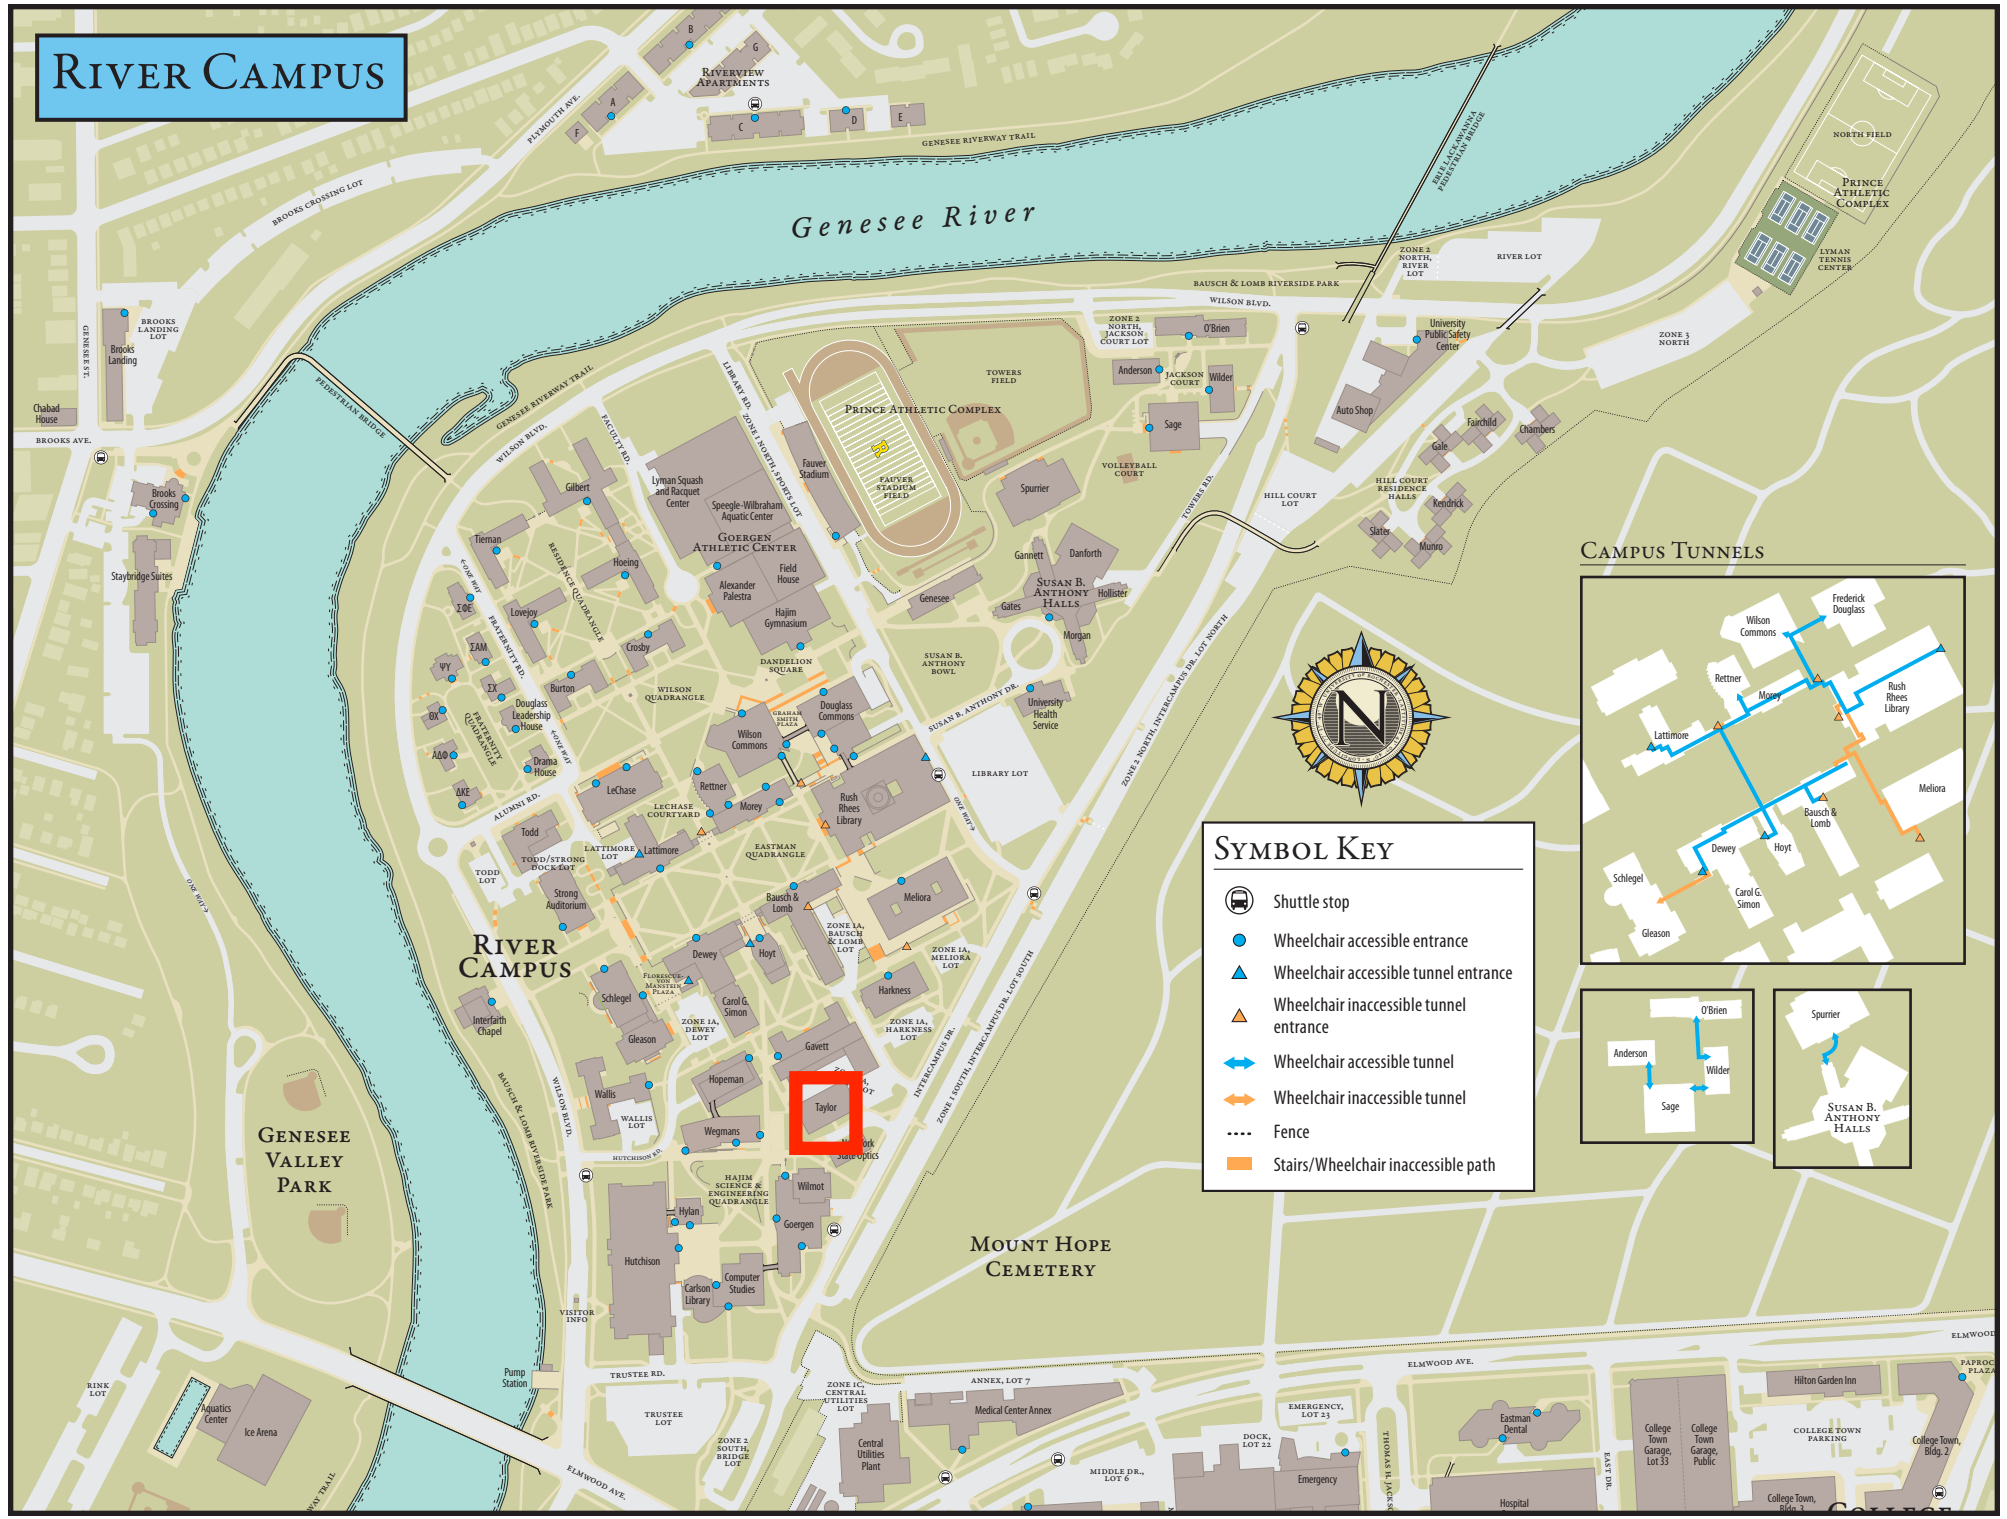

# RIVER CAMPUS

## CAMPUS TUNNELS

## SYMBOL KEY

- Shuttle stop
- Wheelchair accessible entrance
- Wheelchair accessible tunnel entrance
- Wheelchair inaccessible tunnel entrance
- Wheelchair accessible tunnel
- Wheelchair inaccessible tunnel
- Fence
- Stairs/Wheelchair inaccessible path