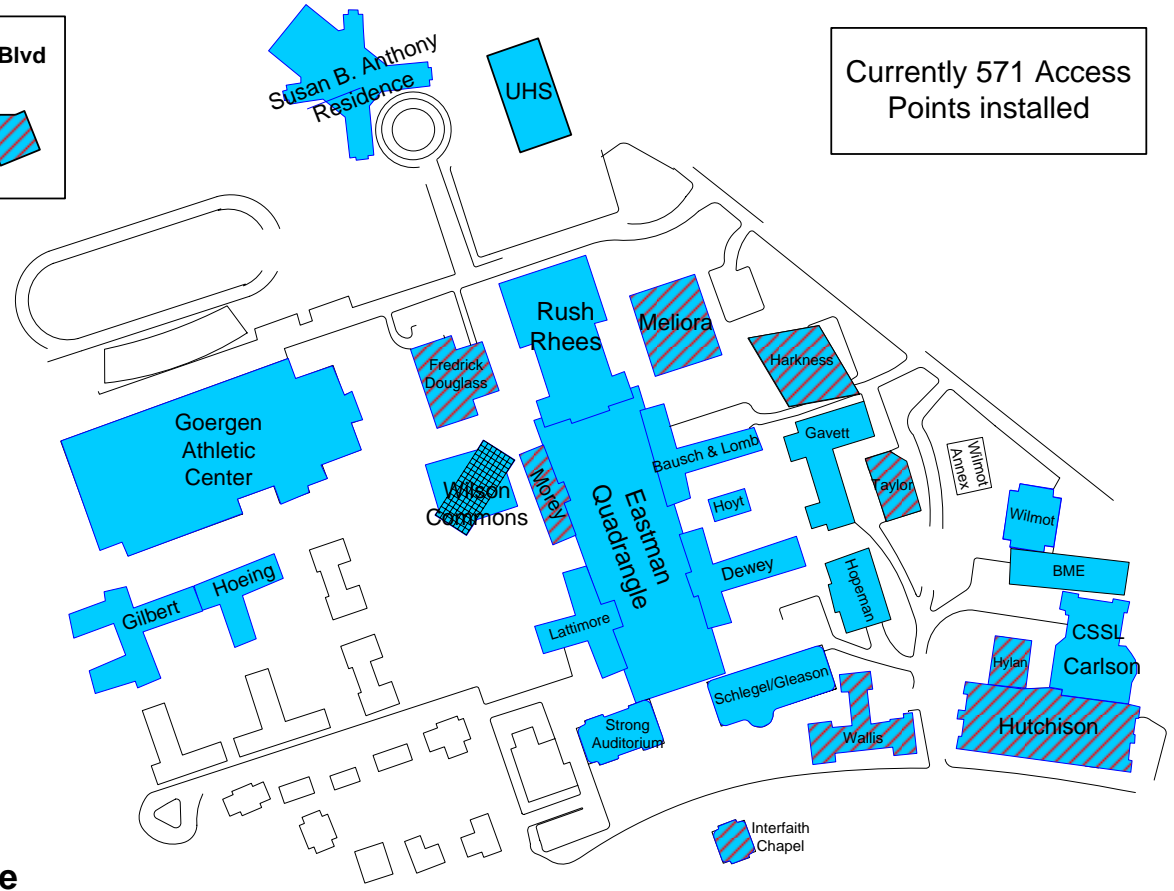

# UNIVERSITY OF ROCHESTER

612 Wilson Blvd

Currently 571 Access Points installed

Mt. Hope Properties

Eastman Campus

River Road Properties

University Facilities Center

**Coverage Key**

- Full
- Partial