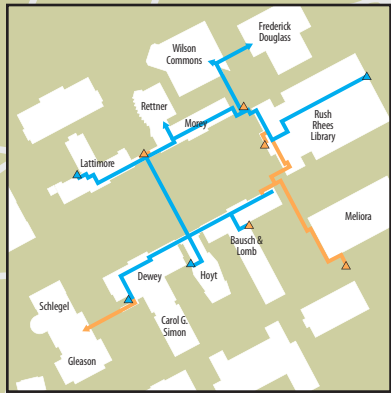

RIVER CAMPUS

CAMPUS TUNNELS

SYMBOL KEY

- Shuttle stop
- Wheelchair accessible entrance
- Wheelchair accessible tunnel entrance
- Wheelchair inaccessible tunnel entrance
- Wheelchair accessible tunnel
- Wheelchair inaccessible tunnel
- Fence
- Stairs/Wheelchair inaccessible path