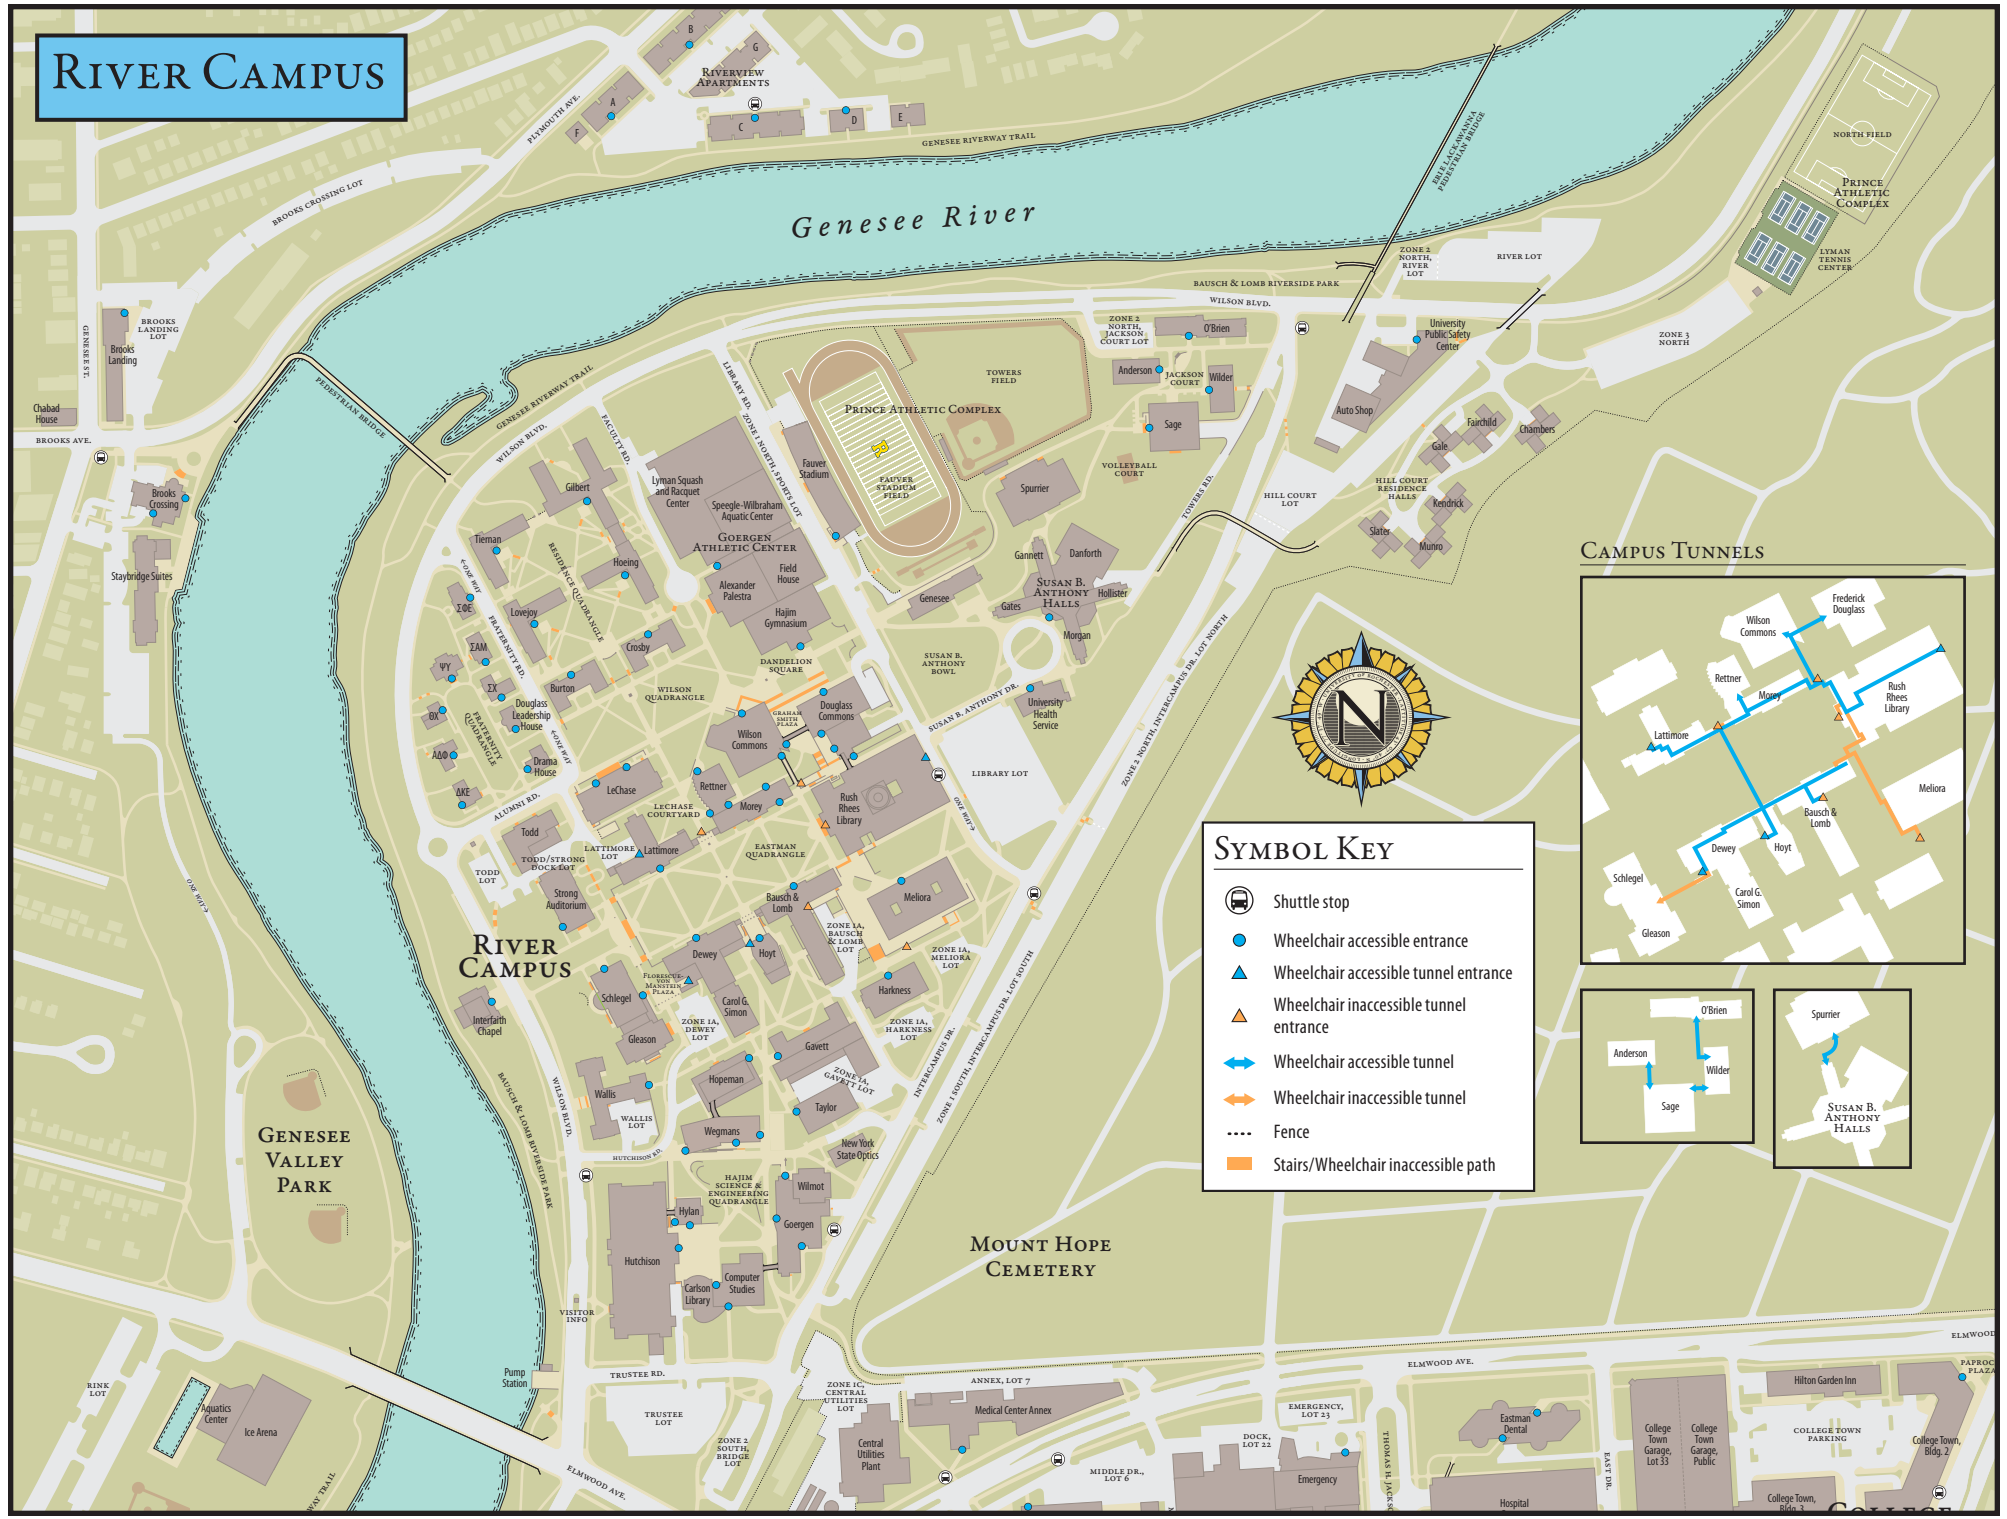

RIVER CAMPUS

CAMPUS TUNNELS

SYMBOL KEY

- Shuttle stop
- Wheelchair accessible entrance
- Wheelchair accessible tunnel entrance
- Wheelchair inaccessible tunnel entrance
- Wheelchair accessible tunnel
- Wheelchair inaccessible tunnel
- Fence
- Stairs/Wheelchair inaccessible path