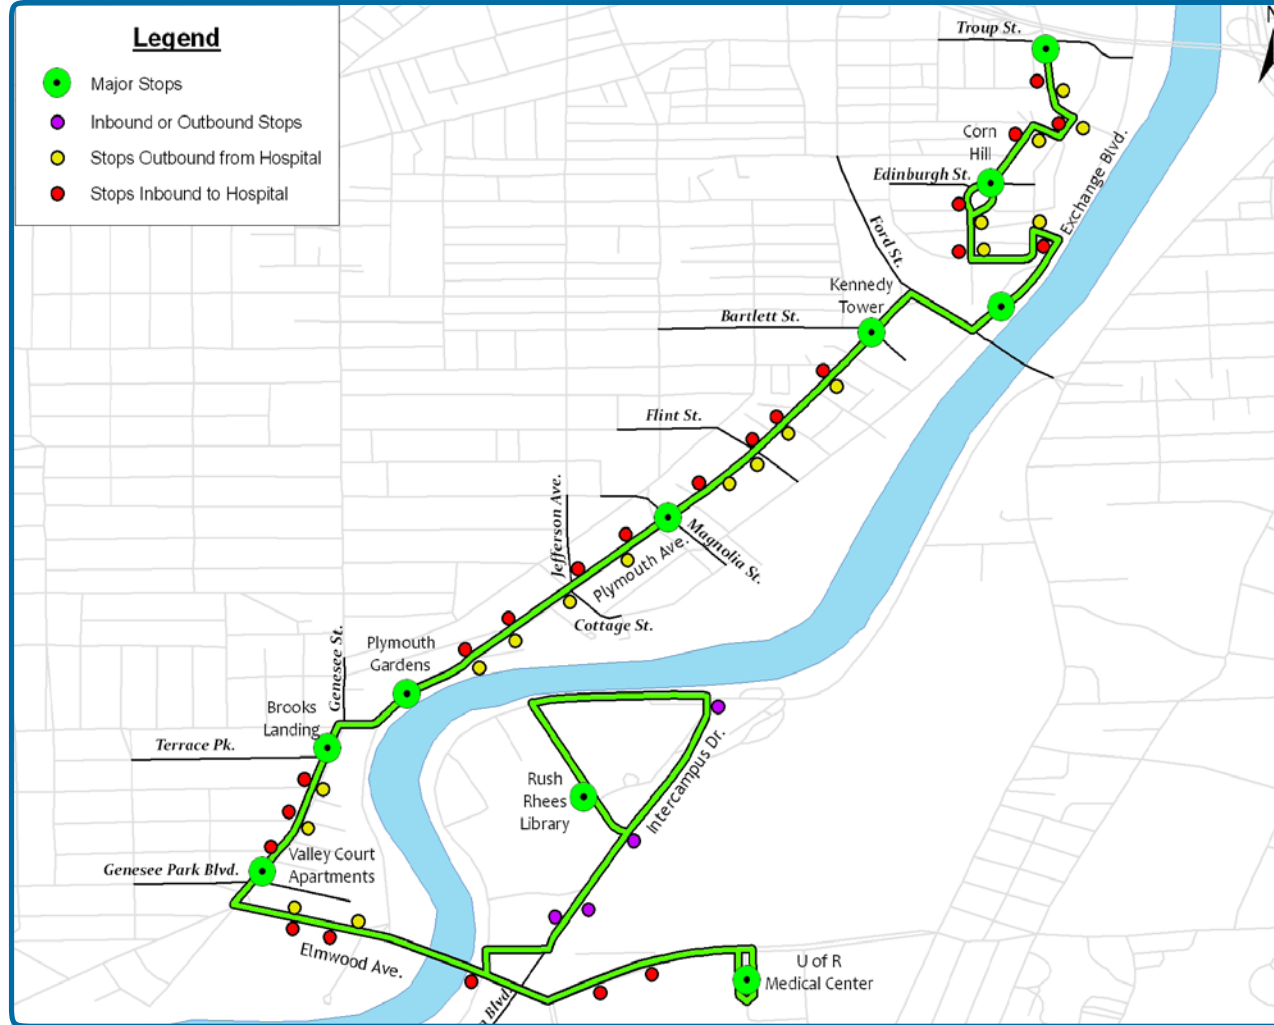

WHERE'S MY BUS?
www.myRTS.com

WMB: Where's My Bus?

RTS brings you the very latest tech to make it easy to enjoy the ride. Download the RTS Where's My Bus? app today from the Google Play Store or Apple Store and:

- Track your bus in real time
- Find the nearest bus stop
- Plan your trip
- Save your favorites
- Calculate your savings
- Get service alerts
- And much more

Don't have a smartphone?

- Check the sign at your bus stop and find the ID number
- TEXT the ID number to 585-351-2878*
- -or-
- EMAIL the ID number to WMB@myRTS.com (include the ID number in the subject line)

Call 585-288-1700 or visit myRTS.com for more info.

*Standard messaging rates may apply.

Notify Me

Register for the "Notify Me" on myRTS.com and we'll send your bus info to your phone each and every day!

Route 19

Bus Fares

RTS costs just $1 a ride. Want to save even more? Passes can save you money and time. Purchase them at the RTS Transit Center, on the bus, online, or other locations. For more information, visit myRTS.com or call 585-288-1700.

- $1.00 Adult Fare
- $3.00 All-Day Unlimited Pass
- $12.00 Stored-Value Pass
- $14.00 Adult 5-Day Unlimited Pass
- $56.00 Adult 31-Day Unlimited Pass
- $0.50* Seniors 65+ and persons with disabilities
- $1.50* Senior/Disabled Day Pass
- $7.00* Senior/Disabled 5-Day Pass
- $28.00* Senior/Disabled 31-Day Pass
- $0.50 Children age 6-11
- FREE Children age 5 and under (Limit 3 children per fare-paying adult)

* Seniors 65+ and persons with disabilities pay half fare with a Medicare, SCAC Low-Fare, or RTS Half-Fare Card - Monday-Friday from 9:00AM-3:30PM and after 6:30PM. And all day Saturday, Sunday, and holidays.

RTS operates on a Sunday schedule on New Year's Day, Memorial Day, Independence Day, Labor Day, Thanksgiving, and Christmas Day. Holidays not listed above operate on a regular RTS schedule.

Customer Service Information
Call: 585-288-1700 or 888-288-3777
(TDD Customers: 585-654-0210)

Online:
Visit our website at myRTS.com or email us at rts.customerservice@myRTS.com

Write:
RTS Customer Service Center
1372 East Main Street
Rochester, NY 14609

Lose Something?
Call Lost & Found at 585-654-0610

Text RTS to 22828 to join our email newsletter!

We are happy to provide schedules in other languages. Please call RTS at 585-288-1700.

REGIONAL TRANSIT SERVICE

Customer Service Information
Call: 585-288-1700 or 888-288-3777
(TDD Customers: 585-654-0210)

myRTS.com
Keyword: enjoyRTS