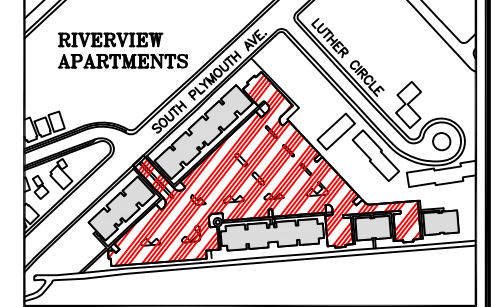

UNIVERSITY of ROCHESTER

UNIVERSITY OF ROCHESTER PARKING AREAS

- RIVER CAMPUS STUDENT PARKING AREAS
- RIVER CAMPUS FACULTY/STAFF PARKING
- MEDICAL CENTER PARKING AREAS
- VISITOR PARKING AREAS
- RPC LOT AREAS
- RINK LOT AREAS
- RIVER VIEW APARTMENTS AREAS
- SCIENCE PARKWAY AREAS
- CVRI AREAS
- SCOTTSVILLE ROAD AREAS
- AMBULATORY SURGERY CENTER @ SAWGRASS
- LATTIMORE BUILDING
- CONSTRUCTION AREAS
- GOLER HOUSE AREAS
- STRONG WEST

02-18-14
KEVIN KEHOE
CAMPUS PLANNING, DESIGN, & CONSTRUCTION
PARKING AREA PLAN
NOT TO SCALE (VISUAL USE ONLY)