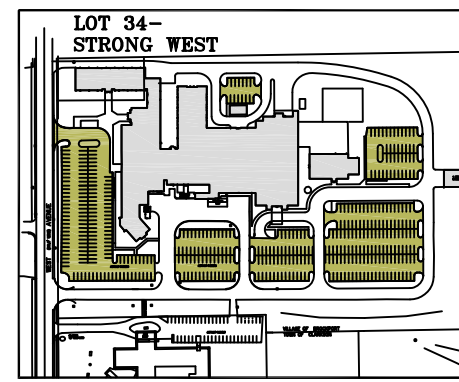

UNIVERSITY of ROCHESTER

UNIVERSITY OF ROCHESTER PARKING AREAS

- RIVER CAMPUS STUDENT PARKING AREAS
- RIVER CAMPUS FACULTY/STAFF PARKING
- MEDICAL CENTER PARKING AREAS
- VISITOR PARKING AREAS
- RPC LOT AREAS
- RINK LOT AREAS
- RIVER VIEW APARTMENTS AREAS
- SCIENCE PARKWAY AREAS
- CVRI AREAS
- SCOTTSVILLE ROAD AREAS
- AMBULATORY SURGERY CENTER @ SAWGRASS
- LATTIMORE BUILDING
- CONSTRUCTION AREAS
- GOLER HOUSE AREAS
- STRONG WEST

02-18-14
KEVIN KEHOE
CAMPUS PLANNING, DESIGN, & CONSTRUCTION
PARKING AREA PLAN
NOT TO SCALE (VISUAL USE ONLY)