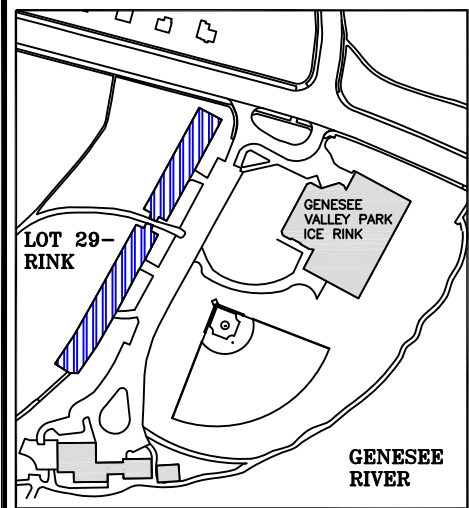

UNIVERSITY of ROCHESTER

UNIVERSITY OF ROCHESTER PARKING AREAS

- RIVER CAMPUS STUDENT PARKING AREAS
- RIVER CAMPUS FACULTY/STAFF PARKING
- MEDICAL CENTER PARKING AREAS
- VISITOR PARKING AREAS
- RPC LOT AREAS
- RINK LOT AREAS
- RIVER VIEW APARTMENTS AREAS
- SCIENCE PARKWAY AREAS
- CVRI AREAS
- SCOTTSVILLE ROAD AREAS
- AMBULATORY SURGERY CENTER @ SAWGRASS
- LATTIMORE BUILDING
- CONSTRUCTION AREAS
- GOLER HOUSE AREAS
- STRONG WEST

02-18-14
KEVIN KEHOE
CAMPUS PLANNING, DESIGN, & CONSTRUCTION
PARKING AREA PLAN
NOT TO SCALE (VISUAL USE ONLY)