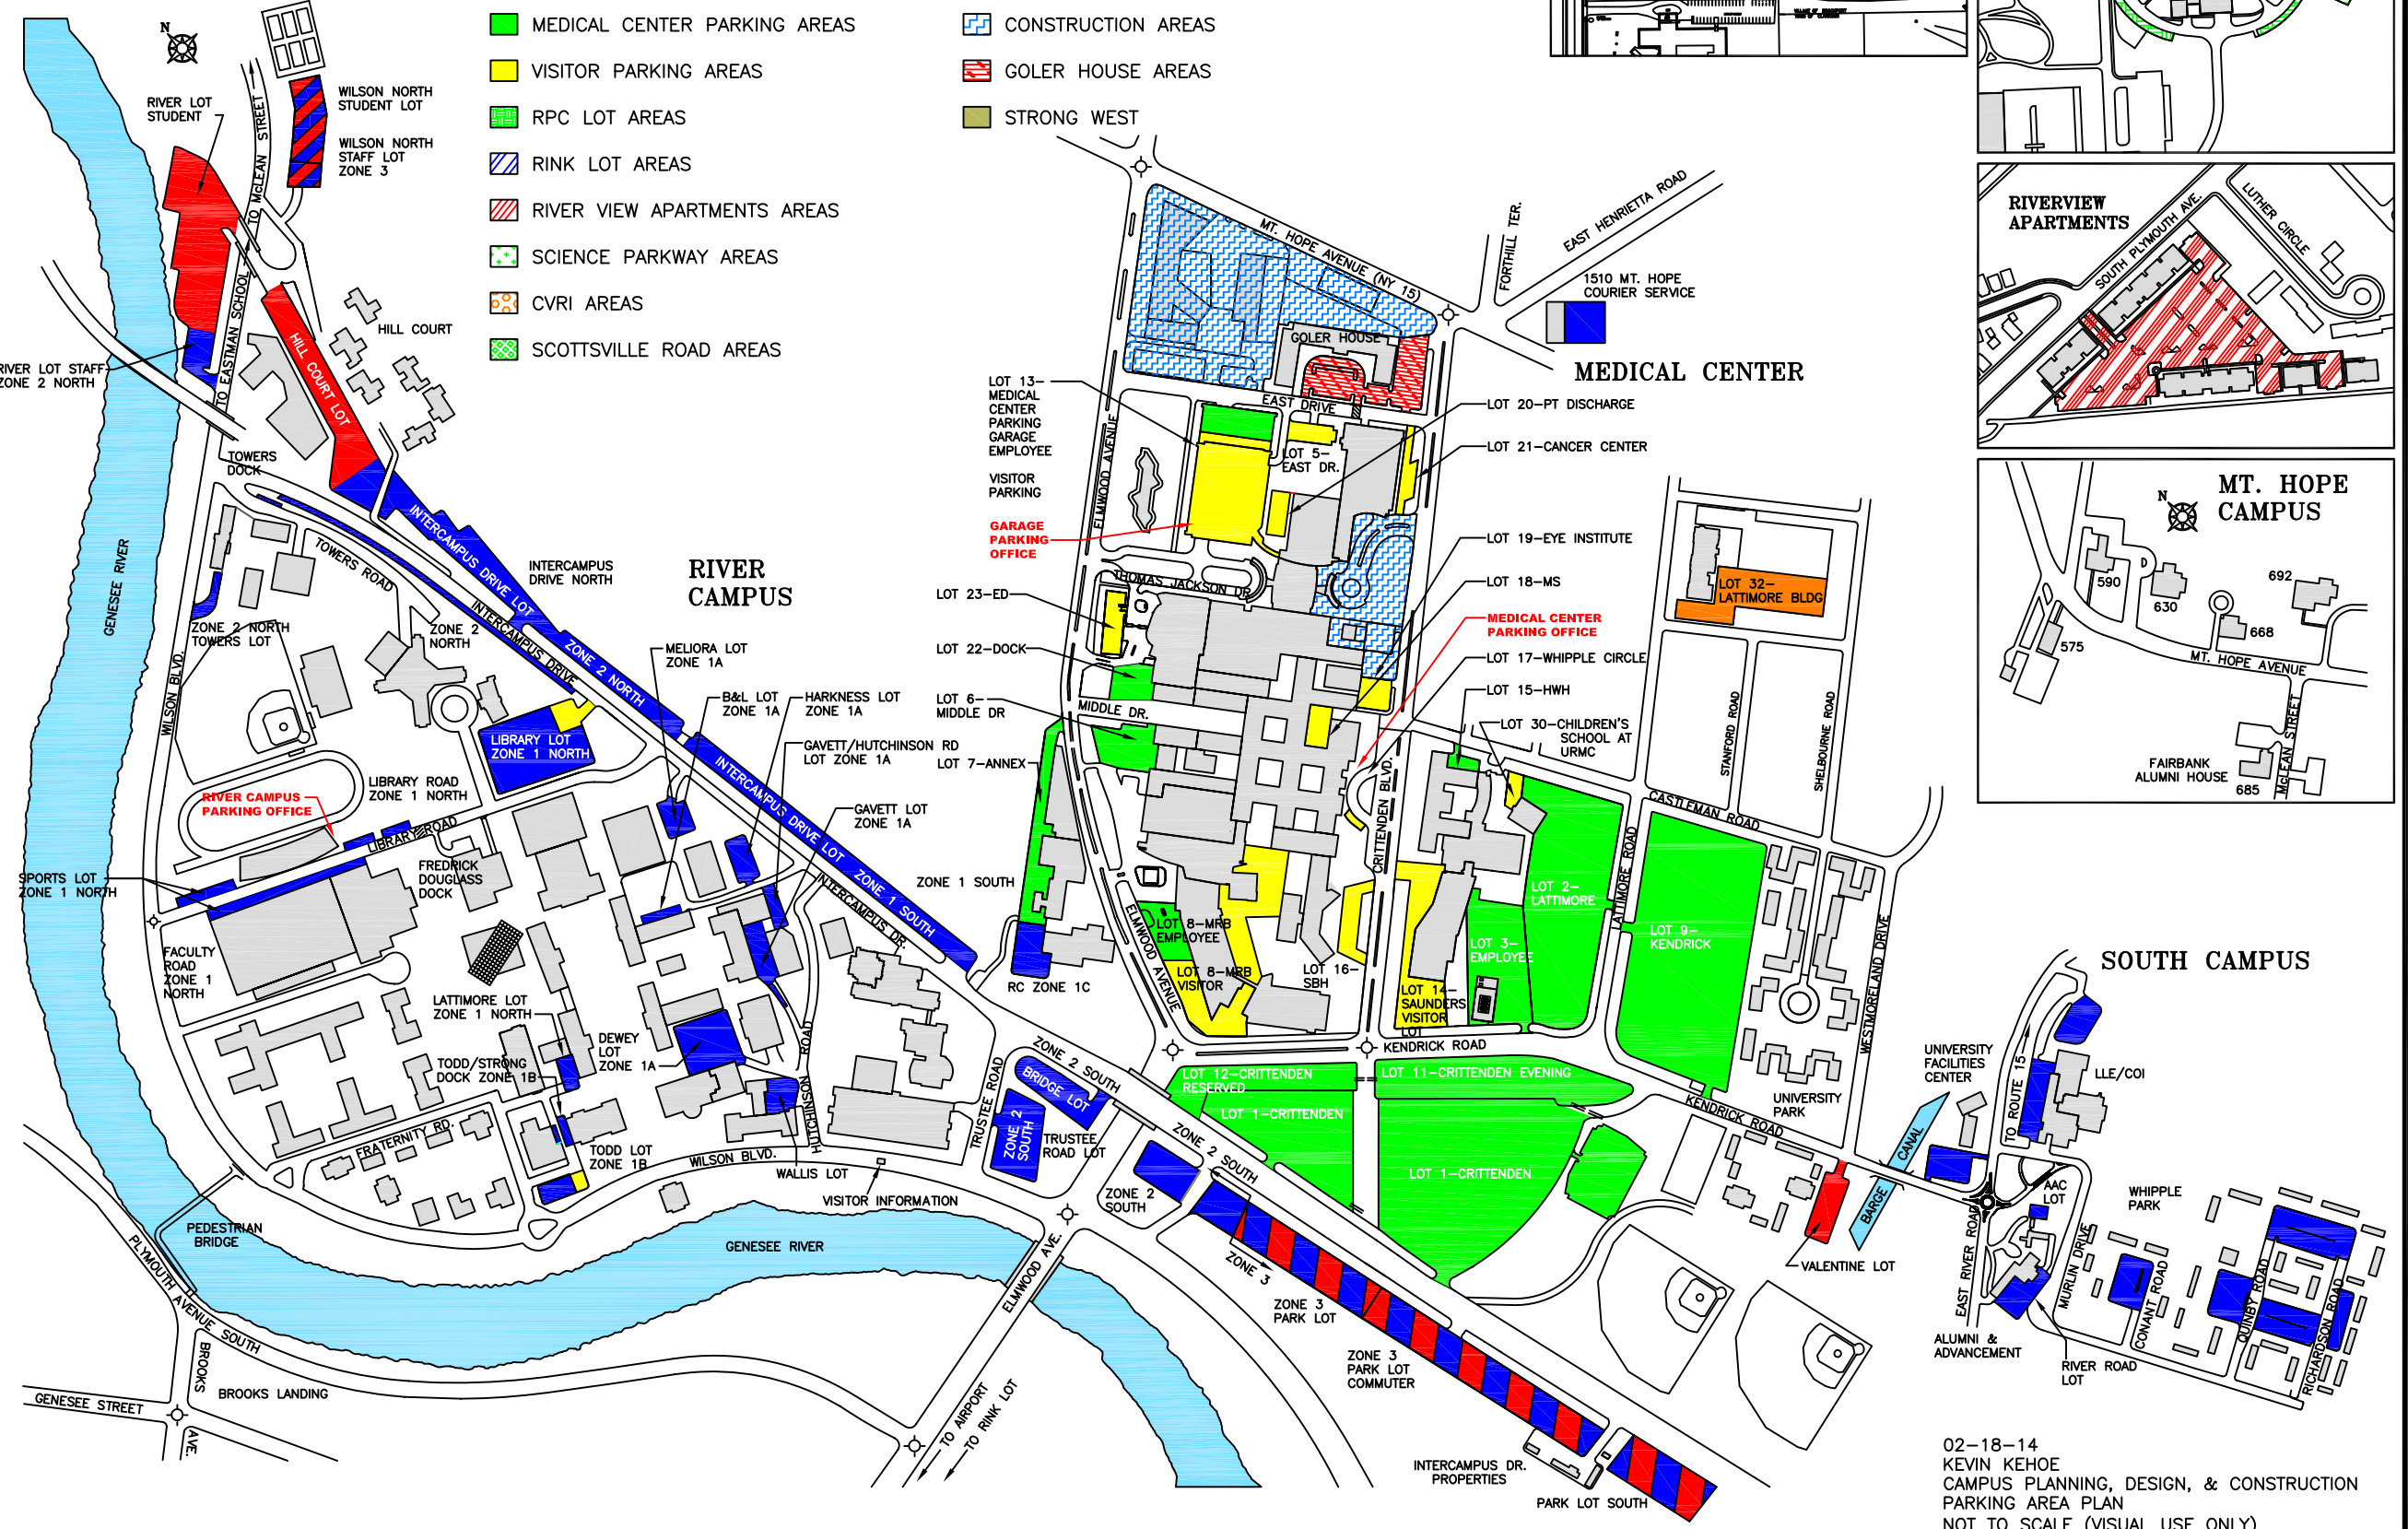

UNIVERSITY of ROCHESTER

UNIVERSITY OF ROCHESTER PARKING AREAS

- RIVER CAMPUS STUDENT PARKING AREAS
- RIVER CAMPUS FACULTY/STAFF PARKING
- MEDICAL CENTER PARKING AREAS
- VISITOR PARKING AREAS
- RPC LOT AREAS
- RINK LOT AREAS
- RIVER VIEW APARTMENTS AREAS
- SCIENCE PARKWAY AREAS
- CVRI AREAS
- SCOTTSVILLE ROAD AREAS
- AMBULATORY SURGERY CENTER @ SAWGRASS
- LATTIMORE BUILDING
- CONSTRUCTION AREAS
- GOLER HOUSE AREAS
- STRONG WEST

02-18-14
KEVIN KEHOE
CAMPUS PLANNING, DESIGN, & CONSTRUCTION
PARKING AREA PLAN
NOT TO SCALE (VISUAL USE ONLY)