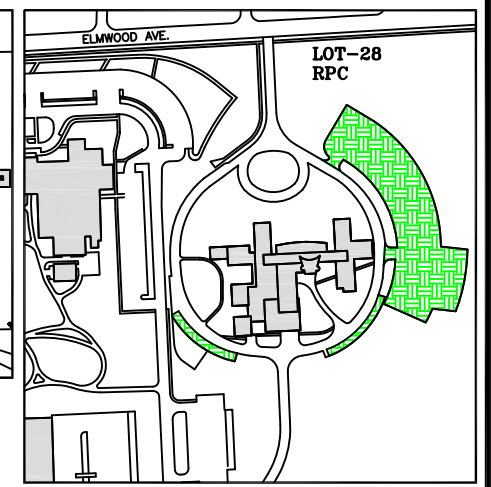

UNIVERSITY of ROCHESTER

UNIVERSITY OF ROCHESTER PARKING AREAS

- RIVER CAMPUS STUDENT PARKING AREAS
- RIVER CAMPUS FACULTY/STAFF PARKING
- MEDICAL CENTER PARKING AREAS
- VISITOR PARKING AREAS
- RPC LOT AREAS
- RINK LOT AREAS
- RIVER VIEW APARTMENTS AREAS
- SCIENCE PARKWAY AREAS
- CVRI AREAS
- SCOTTSVILLE ROAD AREAS
- AMBULATORY SURGERY CENTER @ SAWGRASS
- LATTIMORE BUILDING
- CONSTRUCTION AREAS
- GOLER HOUSE AREAS
- STRONG WEST

02-18-14
KEVIN KEHOE
CAMPUS PLANNING, DESIGN, & CONSTRUCTION
PARKING AREA PLAN
NOT TO SCALE (VISUAL USE ONLY)