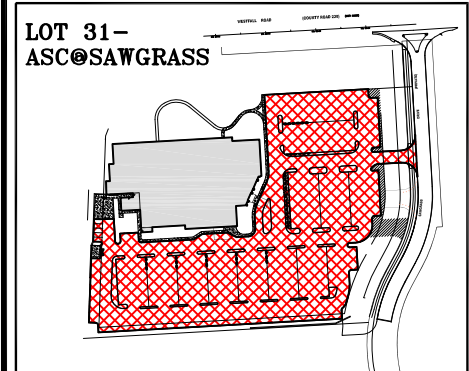

UNIVERSITY of ROCHESTER

UNIVERSITY OF ROCHESTER PARKING AREAS

- RIVER CAMPUS STUDENT PARKING AREAS
- RIVER CAMPUS FACULTY/STAFF PARKING
- MEDICAL CENTER PARKING AREAS
- VISITOR PARKING AREAS
- RPC LOT AREAS
- RINK LOT AREAS
- RIVER VIEW APARTMENTS AREAS
- SCIENCE PARKWAY AREAS
- CVRI AREAS
- SCOTTSVILLE ROAD AREAS
- AMBULATORY SURGERY CENTER @ SAWGRASS
- LATTIMORE BUILDING
- CONSTRUCTION AREAS
- GOLER HOUSE AREAS
- STRONG WEST

02-18-14
KEVIN KEHOE
CAMPUS PLANNING, DESIGN, & CONSTRUCTION
PARKING AREA PLAN
NOT TO SCALE (VISUAL USE ONLY)