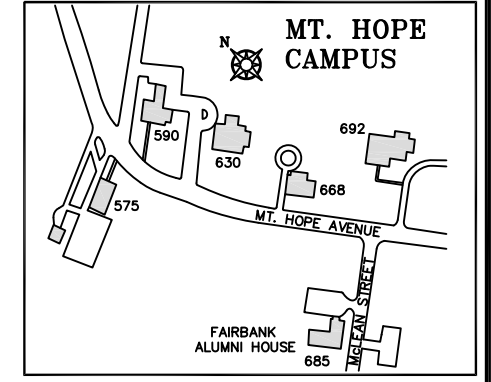

UNIVERSITY of ROCHESTER

UNIVERSITY OF ROCHESTER PARKING AREAS

- RIVER CAMPUS STUDENT PARKING AREAS
- RIVER CAMPUS FACULTY/STAFF PARKING
- MEDICAL CENTER PARKING AREAS
- VISITOR PARKING AREAS
- RPC LOT AREAS
- RINK LOT AREAS
- RIVER VIEW APARTMENTS AREAS
- SCIENCE PARKWAY AREAS
- CVRI AREAS
- SCOTTSVILLE ROAD AREAS
- AMBULATORY SURGERY CENTER @ SAWGRASS
- LATTIMORE BUILDING
- CONSTRUCTION AREAS
- GOLER HOUSE AREAS
- STRONG WEST