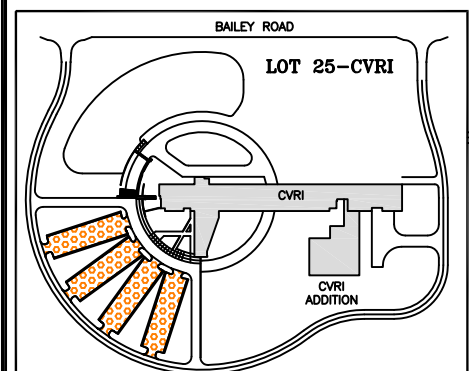

UNIVERSITY of ROCHESTER

UNIVERSITY OF ROCHESTER PARKING AREAS

- RIVER CAMPUS STUDENT PARKING AREAS
- RIVER CAMPUS FACULTY/STAFF PARKING
- MEDICAL CENTER PARKING AREAS
- VISITOR PARKING AREAS
- RPC LOT AREAS
- RINK LOT AREAS
- RIVER VIEW APARTMENTS AREAS
- SCIENCE PARKWAY AREAS
- CVRI AREAS
- SCOTTSVILLE ROAD AREAS
- AMBULATORY SURGERY CENTER @ SAWGRASS
- LATTIMORE BUILDING
- CONSTRUCTION AREAS
- GOLER HOUSE AREAS
- STRONG WEST

02-18-14
KEVIN KEHOE
CAMPUS PLANNING, DESIGN, & CONSTRUCTION
PARKING AREA PLAN
NOT TO SCALE (VISUAL USE ONLY)