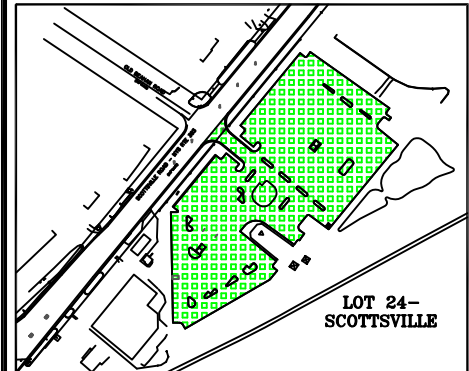

UNIVERSITY of ROCHESTER

UNIVERSITY OF ROCHESTER PARKING AREAS

- RIVER CAMPUS STUDENT PARKING AREAS
- RIVER CAMPUS FACULTY/STAFF PARKING
- MEDICAL CENTER PARKING AREAS
- VISITOR PARKING AREAS
- RPC LOT AREAS
- RINK LOT AREAS
- RIVER VIEW APARTMENTS AREAS
- SCIENCE PARKWAY AREAS
- CVRI AREAS
- SCOTTSVILLE ROAD AREAS
- AMBULATORY SURGERY CENTER @ SAWGRASS
- LATTIMORE BUILDING
- CONSTRUCTION AREAS
- GOLER HOUSE AREAS
- STRONG WEST

02-18-14
KEVIN KEHOE
CAMPUS PLANNING, DESIGN, & CONSTRUCTION
PARKING AREA PLAN
NOT TO SCALE (VISUAL USE ONLY)