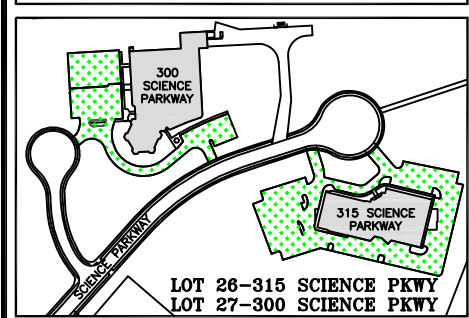

UNIVERSITY of ROCHESTER

UNIVERSITY OF ROCHESTER PARKING AREAS

- RIVER CAMPUS STUDENT PARKING AREAS
- RIVER CAMPUS FACULTY/STAFF PARKING
- MEDICAL CENTER PARKING AREAS
- VISITOR PARKING AREAS
- RPC LOT AREAS
- RINK LOT AREAS
- RIVER VIEW APARTMENTS AREAS
- SCIENCE PARKWAY AREAS
- CVRI AREAS
- SCOTTSVILLE ROAD AREAS
- AMBULATORY SURGERY CENTER @ SAWGRASS
- LATTIMORE BUILDING
- CONSTRUCTION AREAS
- GOLER HOUSE AREAS
- STRONG WEST

02-18-14
KEVIN KEHOE
CAMPUS PLANNING, DESIGN, & CONSTRUCTION
PARKING AREA PLAN
NOT TO SCALE (VISUAL USE ONLY)