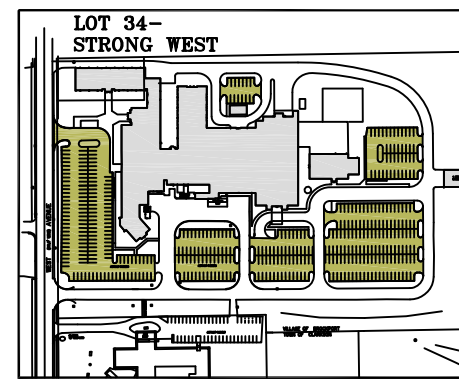

UNIVERSITY of ROCHESTER

UNIVERSITY OF ROCHESTER PARKING AREAS

- RIVER CAMPUS STUDENT PARKING AREAS
- RIVER CAMPUS FACULTY/STAFF PARKING
- VISITOR PARKING AREAS
- MEDICAL CENTER PARKING AREAS
- RPC LOT AREAS
- RINK LOT AREAS
- RIVER VIEW APARTMENTS AREAS
- SCIENCE PARKWAY AREAS
- CVRI AREAS
- SCOTTSVILLE ROAD AREAS
- AMBULATORY SURGERY CENTER @ SAWGRASS
- LATTIMORE BUILDING
- CONSTRUCTION AREAS
- GOLER HOUSE AREAS
- STRONG WEST
- COLLEGE TOWN PARKING GARAGE

11-25-14
KEVIN KEHOE
CAMPUS PLANNING, DESIGN, & CONSTRUCTION
PARKING AREA PLAN
NOT TO SCALE (VISUAL USE ONLY)