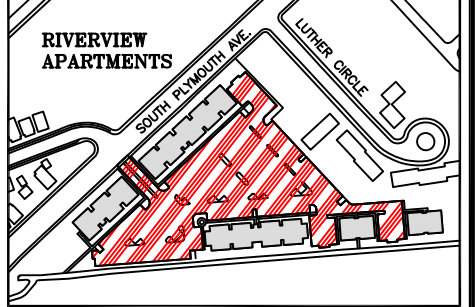

UNIVERSITY of ROCHESTER

UNIVERSITY OF ROCHESTER PARKING AREAS

- RIVER CAMPUS STUDENT PARKING AREAS
- RIVER CAMPUS FACULTY/STAFF PARKING
- VISITOR PARKING AREAS
- MEDICAL CENTER PARKING AREAS
- RPC LOT AREAS
- RINK LOT AREAS
- RIVER VIEW APARTMENTS AREAS
- SCIENCE PARKWAY AREAS
- CVRI AREAS
- SCOTTSVILLE ROAD AREAS
- AMBULATORY SURGERY CENTER @ SAWGRASS
- LATTIMORE BUILDING
- CONSTRUCTION AREAS
- GOLER HOUSE AREAS
- STRONG WEST
- COLLEGE TOWN PARKING GARAGE

11-25-14
KEVIN KEHOE
CAMPUS PLANNING, DESIGN, & CONSTRUCTION
PARKING AREA PLAN
NOT TO SCALE (VISUAL USE ONLY)