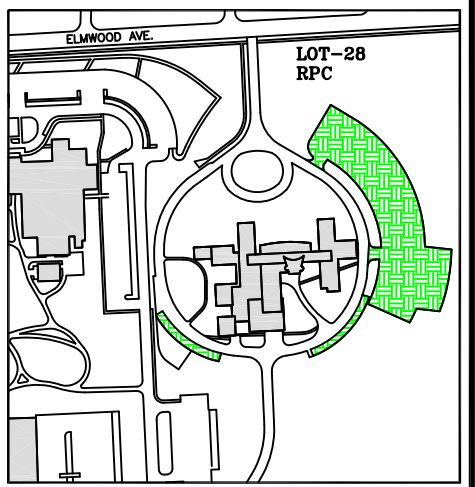

UNIVERSITY of ROCHESTER

UNIVERSITY OF ROCHESTER PARKING AREAS

- RIVER CAMPUS STUDENT PARKING AREAS
- RIVER CAMPUS FACULTY/STAFF PARKING
- VISITOR PARKING AREAS
- MEDICAL CENTER PARKING AREAS
- RPC LOT AREAS
- RINK LOT AREAS
- RIVER VIEW APARTMENTS AREAS
- SCIENCE PARKWAY AREAS
- CVRI AREAS
- SCOTTSVILLE ROAD AREAS
- AMBULATORY SURGERY CENTER @ SAWGRASS
- LATTIMORE BUILDING
- CONSTRUCTION AREAS
- GOLER HOUSE AREAS
- STRONG WEST
- COLLEGE TOWN PARKING GARAGE

11-25-14
KEVIN KEHOE
CAMPUS PLANNING, DESIGN, & CONSTRUCTION
PARKING AREA PLAN
NOT TO SCALE (VISUAL USE ONLY)