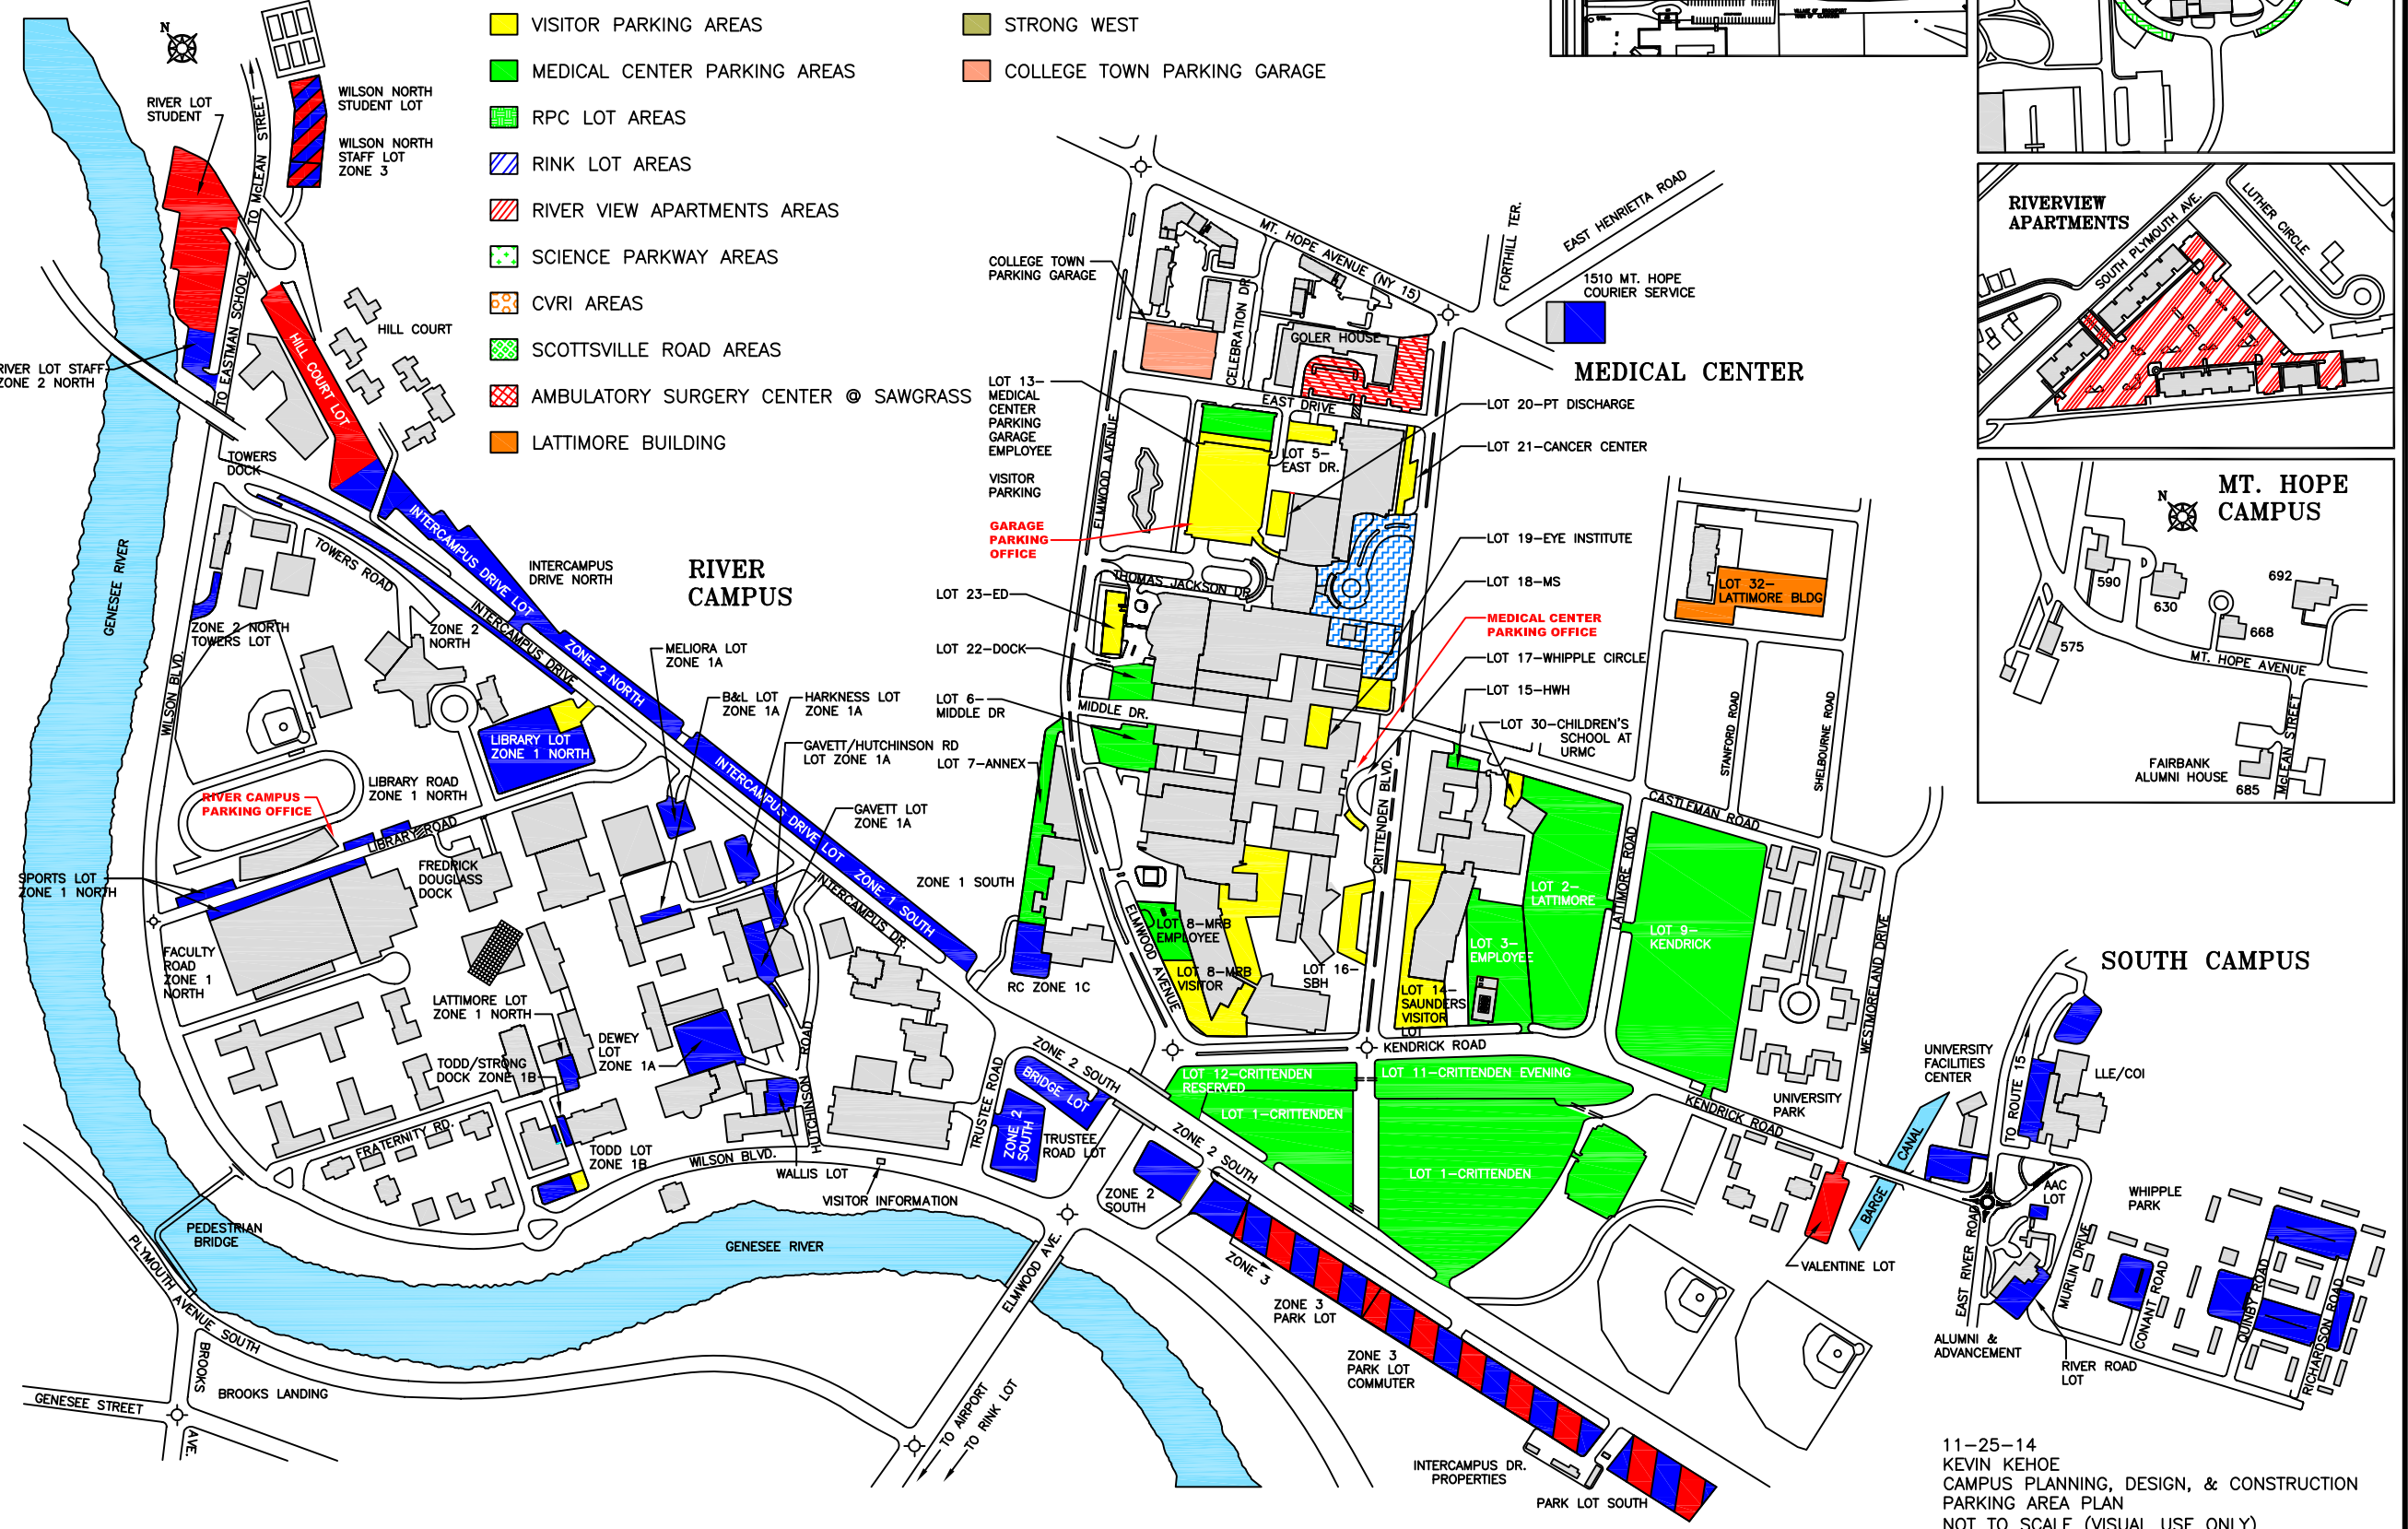

UNIVERSITY of ROCHESTER

UNIVERSITY OF ROCHESTER PARKING AREAS

- RIVER CAMPUS STUDENT PARKING AREAS
- RIVER CAMPUS FACULTY/STAFF PARKING
- VISITOR PARKING AREAS
- MEDICAL CENTER PARKING AREAS
- RPC LOT AREAS
- RINK LOT AREAS
- RIVER VIEW APARTMENTS AREAS
- SCIENCE PARKWAY AREAS
- CVRI AREAS
- SCOTTSVILLE ROAD AREAS
- AMBULATORY SURGERY CENTER @ SAWGRASS
- LATTIMORE BUILDING
- CONSTRUCTION AREAS
- GOLER HOUSE AREAS
- STRONG WEST
- COLLEGE TOWN PARKING GARAGE

11-25-14
KEVIN KEHOE
CAMPUS PLANNING, DESIGN, & CONSTRUCTION
PARKING AREA PLAN
NOT TO SCALE (VISUAL USE ONLY)