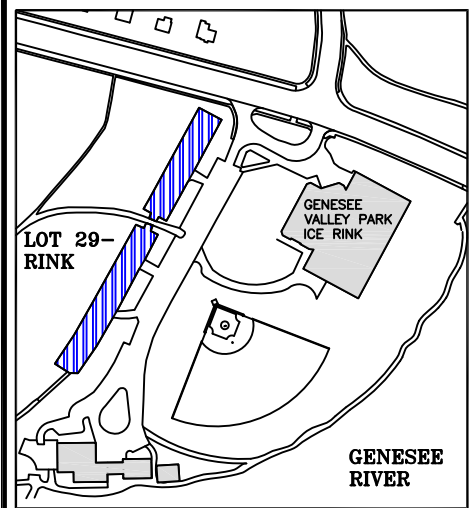

UNIVERSITY of ROCHESTER

UNIVERSITY OF ROCHESTER PARKING AREAS

- RIVER CAMPUS STUDENT PARKING AREAS
- RIVER CAMPUS FACULTY/STAFF PARKING
- VISITOR PARKING AREAS
- MEDICAL CENTER PARKING AREAS
- RPC LOT AREAS
- RINK LOT AREAS
- RIVER VIEW APARTMENTS AREAS
- SCIENCE PARKWAY AREAS
- CVRI AREAS
- SCOTTSVILLE ROAD AREAS
- AMBULATORY SURGERY CENTER @ SAWGRASS
- LATTIMORE BUILDING
- CONSTRUCTION AREAS
- GOLER HOUSE AREAS
- STRONG WEST
- COLLEGE TOWN PARKING GARAGE

11-25-14
KEVIN KEHOE
CAMPUS PLANNING, DESIGN, & CONSTRUCTION
PARKING AREA PLAN
NOT TO SCALE (VISUAL USE ONLY)