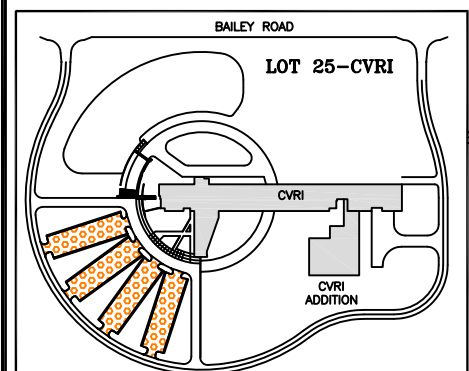

UNIVERSITY of ROCHESTER

UNIVERSITY OF ROCHESTER PARKING AREAS

- RIVER CAMPUS STUDENT PARKING AREAS
- RIVER CAMPUS FACULTY/STAFF PARKING
- VISITOR PARKING AREAS
- MEDICAL CENTER PARKING AREAS
- RPC LOT AREAS
- RINK LOT AREAS
- RIVER VIEW APARTMENTS AREAS
- SCIENCE PARKWAY AREAS
- CVRI AREAS
- SCOTTSVILLE ROAD AREAS
- AMBULATORY SURGERY CENTER @ SAWGRASS
- LATTIMORE BUILDING
- CONSTRUCTION AREAS
- GOLER HOUSE AREAS
- STRONG WEST
- COLLEGE TOWN PARKING GARAGE

11-25-14
KEVIN KEHOE
CAMPUS PLANNING, DESIGN, & CONSTRUCTION
PARKING AREA PLAN
NOT TO SCALE (VISUAL USE ONLY)