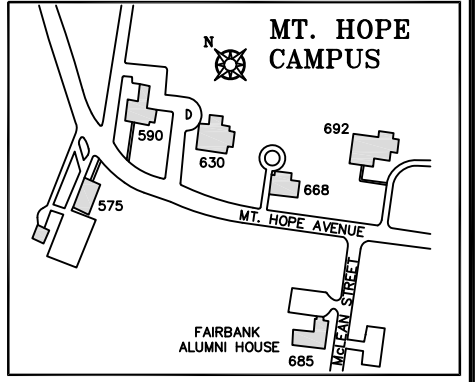

UNIVERSITY of ROCHESTER

UNIVERSITY OF ROCHESTER PARKING AREAS

- RIVER CAMPUS STUDENT PARKING AREAS
- RIVER CAMPUS FACULTY/STAFF PARKING
- VISITOR PARKING AREAS
- MEDICAL CENTER PARKING AREAS
- RPC LOT AREAS
- RINK LOT AREAS
- RIVER VIEW APARTMENTS AREAS
- SCIENCE PARKWAY AREAS
- CVRI AREAS
- SCOTTSVILLE ROAD AREAS
- AMBULATORY SURGERY CENTER @ SAWGRASS
- LATTIMORE BUILDING
- CONSTRUCTION AREAS
- GOLER HOUSE AREAS
- STRONG WEST
- COLLEGE TOWN PARKING GARAGE