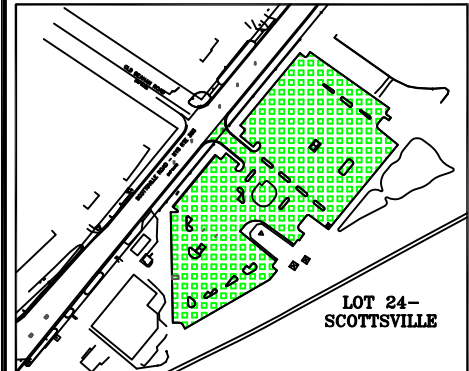

UNIVERSITY of ROCHESTER

UNIVERSITY OF ROCHESTER PARKING AREAS

- RIVER CAMPUS STUDENT PARKING AREAS
- RIVER CAMPUS FACULTY/STAFF PARKING
- VISITOR PARKING AREAS
- MEDICAL CENTER PARKING AREAS
- RPC LOT AREAS
- RINK LOT AREAS
- RIVER VIEW APARTMENTS AREAS
- SCIENCE PARKWAY AREAS
- CVRI AREAS
- SCOTTSVILLE ROAD AREAS
- AMBULATORY SURGERY CENTER @ SAWGRASS
- LATTIMORE BUILDING
- CONSTRUCTION AREAS
- GOLER HOUSE AREAS
- STRONG WEST
- COLLEGE TOWN PARKING GARAGE

11-25-14
KEVIN KEHOE
CAMPUS PLANNING, DESIGN, & CONSTRUCTION
PARKING AREA PLAN
NOT TO SCALE (VISUAL USE ONLY)