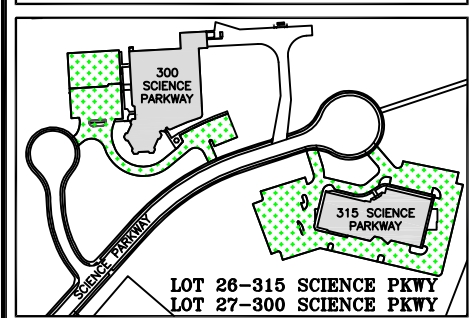

UNIVERSITY of ROCHESTER

UNIVERSITY OF ROCHESTER PARKING AREAS

- RIVER CAMPUS STUDENT PARKING AREAS
- RIVER CAMPUS FACULTY/STAFF PARKING
- VISITOR PARKING AREAS
- MEDICAL CENTER PARKING AREAS
- RPC LOT AREAS
- RINK LOT AREAS
- RIVER VIEW APARTMENTS AREAS
- SCIENCE PARKWAY AREAS
- CVRI AREAS
- SCOTTSVILLE ROAD AREAS
- AMBULATORY SURGERY CENTER @ SAWGRASS
- LATTIMORE BUILDING
- CONSTRUCTION AREAS
- GOLER HOUSE AREAS
- STRONG WEST
- COLLEGE TOWN PARKING GARAGE

11-25-14
KEVIN KEHOE
CAMPUS PLANNING, DESIGN, & CONSTRUCTION
PARKING AREA PLAN
NOT TO SCALE (VISUAL USE ONLY)