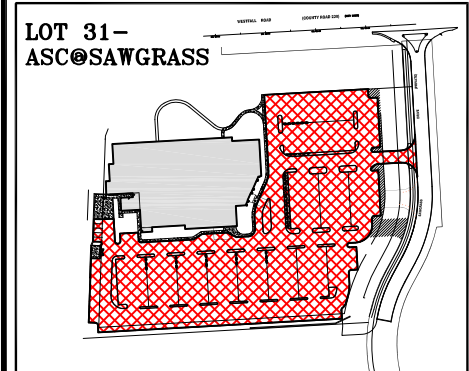

UNIVERSITY of ROCHESTER

UNIVERSITY OF ROCHESTER PARKING AREAS

- RIVER CAMPUS STUDENT PARKING AREAS
- RIVER CAMPUS FACULTY/STAFF PARKING
- VISITOR PARKING AREAS
- MEDICAL CENTER PARKING AREAS
- RPC LOT AREAS
- RINK LOT AREAS
- RIVER VIEW APARTMENTS AREAS
- SCIENCE PARKWAY AREAS
- CVRI AREAS
- SCOTTSVILLE ROAD AREAS
- AMBULATORY SURGERY CENTER @ SAWGRASS
- LATTIMORE BUILDING
- CONSTRUCTION AREAS
- GOLER HOUSE AREAS
- STRONG WEST
- COLLEGE TOWN PARKING GARAGE

11-25-14
KEVIN KEHOE
CAMPUS PLANNING, DESIGN, & CONSTRUCTION
PARKING AREA PLAN
NOT TO SCALE (VISUAL USE ONLY)