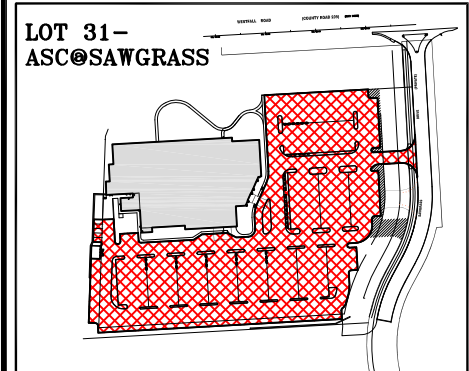

UNIVERSITY OF ROCHESTER PARKING AREAS

- RIVER CAMPUS STUDENT PARKING AREAS
- RIVER CAMPUS FACULTY/STAFF PARKING
- MEDICAL CENTER PARKING AREAS
- VISITOR PARKING AREAS
- RPC LOT AREAS
- RINK LOT AREAS
- RIVER VIEW APARTMENTS AREAS
- SCIENCE PARKWAY AREAS
- CVRI AREAS
- SCOTTSVILLE ROAD AREAS
- AMBULATORY SURGERY CENTER @ SAWGRASS

06-30-11
KEVIN KEHOE
CAMPUS PLANNING, DESIGN, & CONSTRUCTION
PARKING AREA PLAN
NOT TO SCALE (VISUAL USE ONLY)