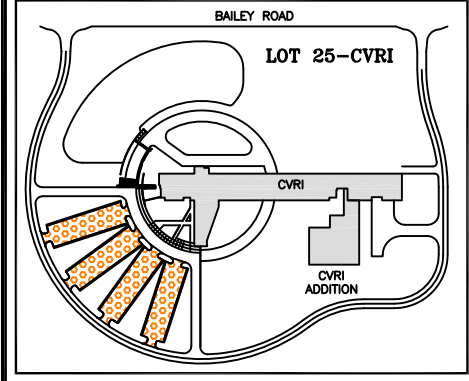

UNIVERSITY OF ROCHESTER PARKING AREAS

- RIVER CAMPUS STUDENT PARKING AREAS
- RIVER CAMPUS FACULTY/STAFF PARKING
- MEDICAL CENTER PARKING AREAS
- VISITOR PARKING AREAS
- RPC LOT AREAS
- RINK LOT AREAS
- RIVER VIEW APARTMENTS AREAS
- SCIENCE PARKWAY AREAS
- CVRI AREAS
- SCOTTSVILLE ROAD AREAS
- AMBULATORY SURGERY CENTER @ SAWGRASS