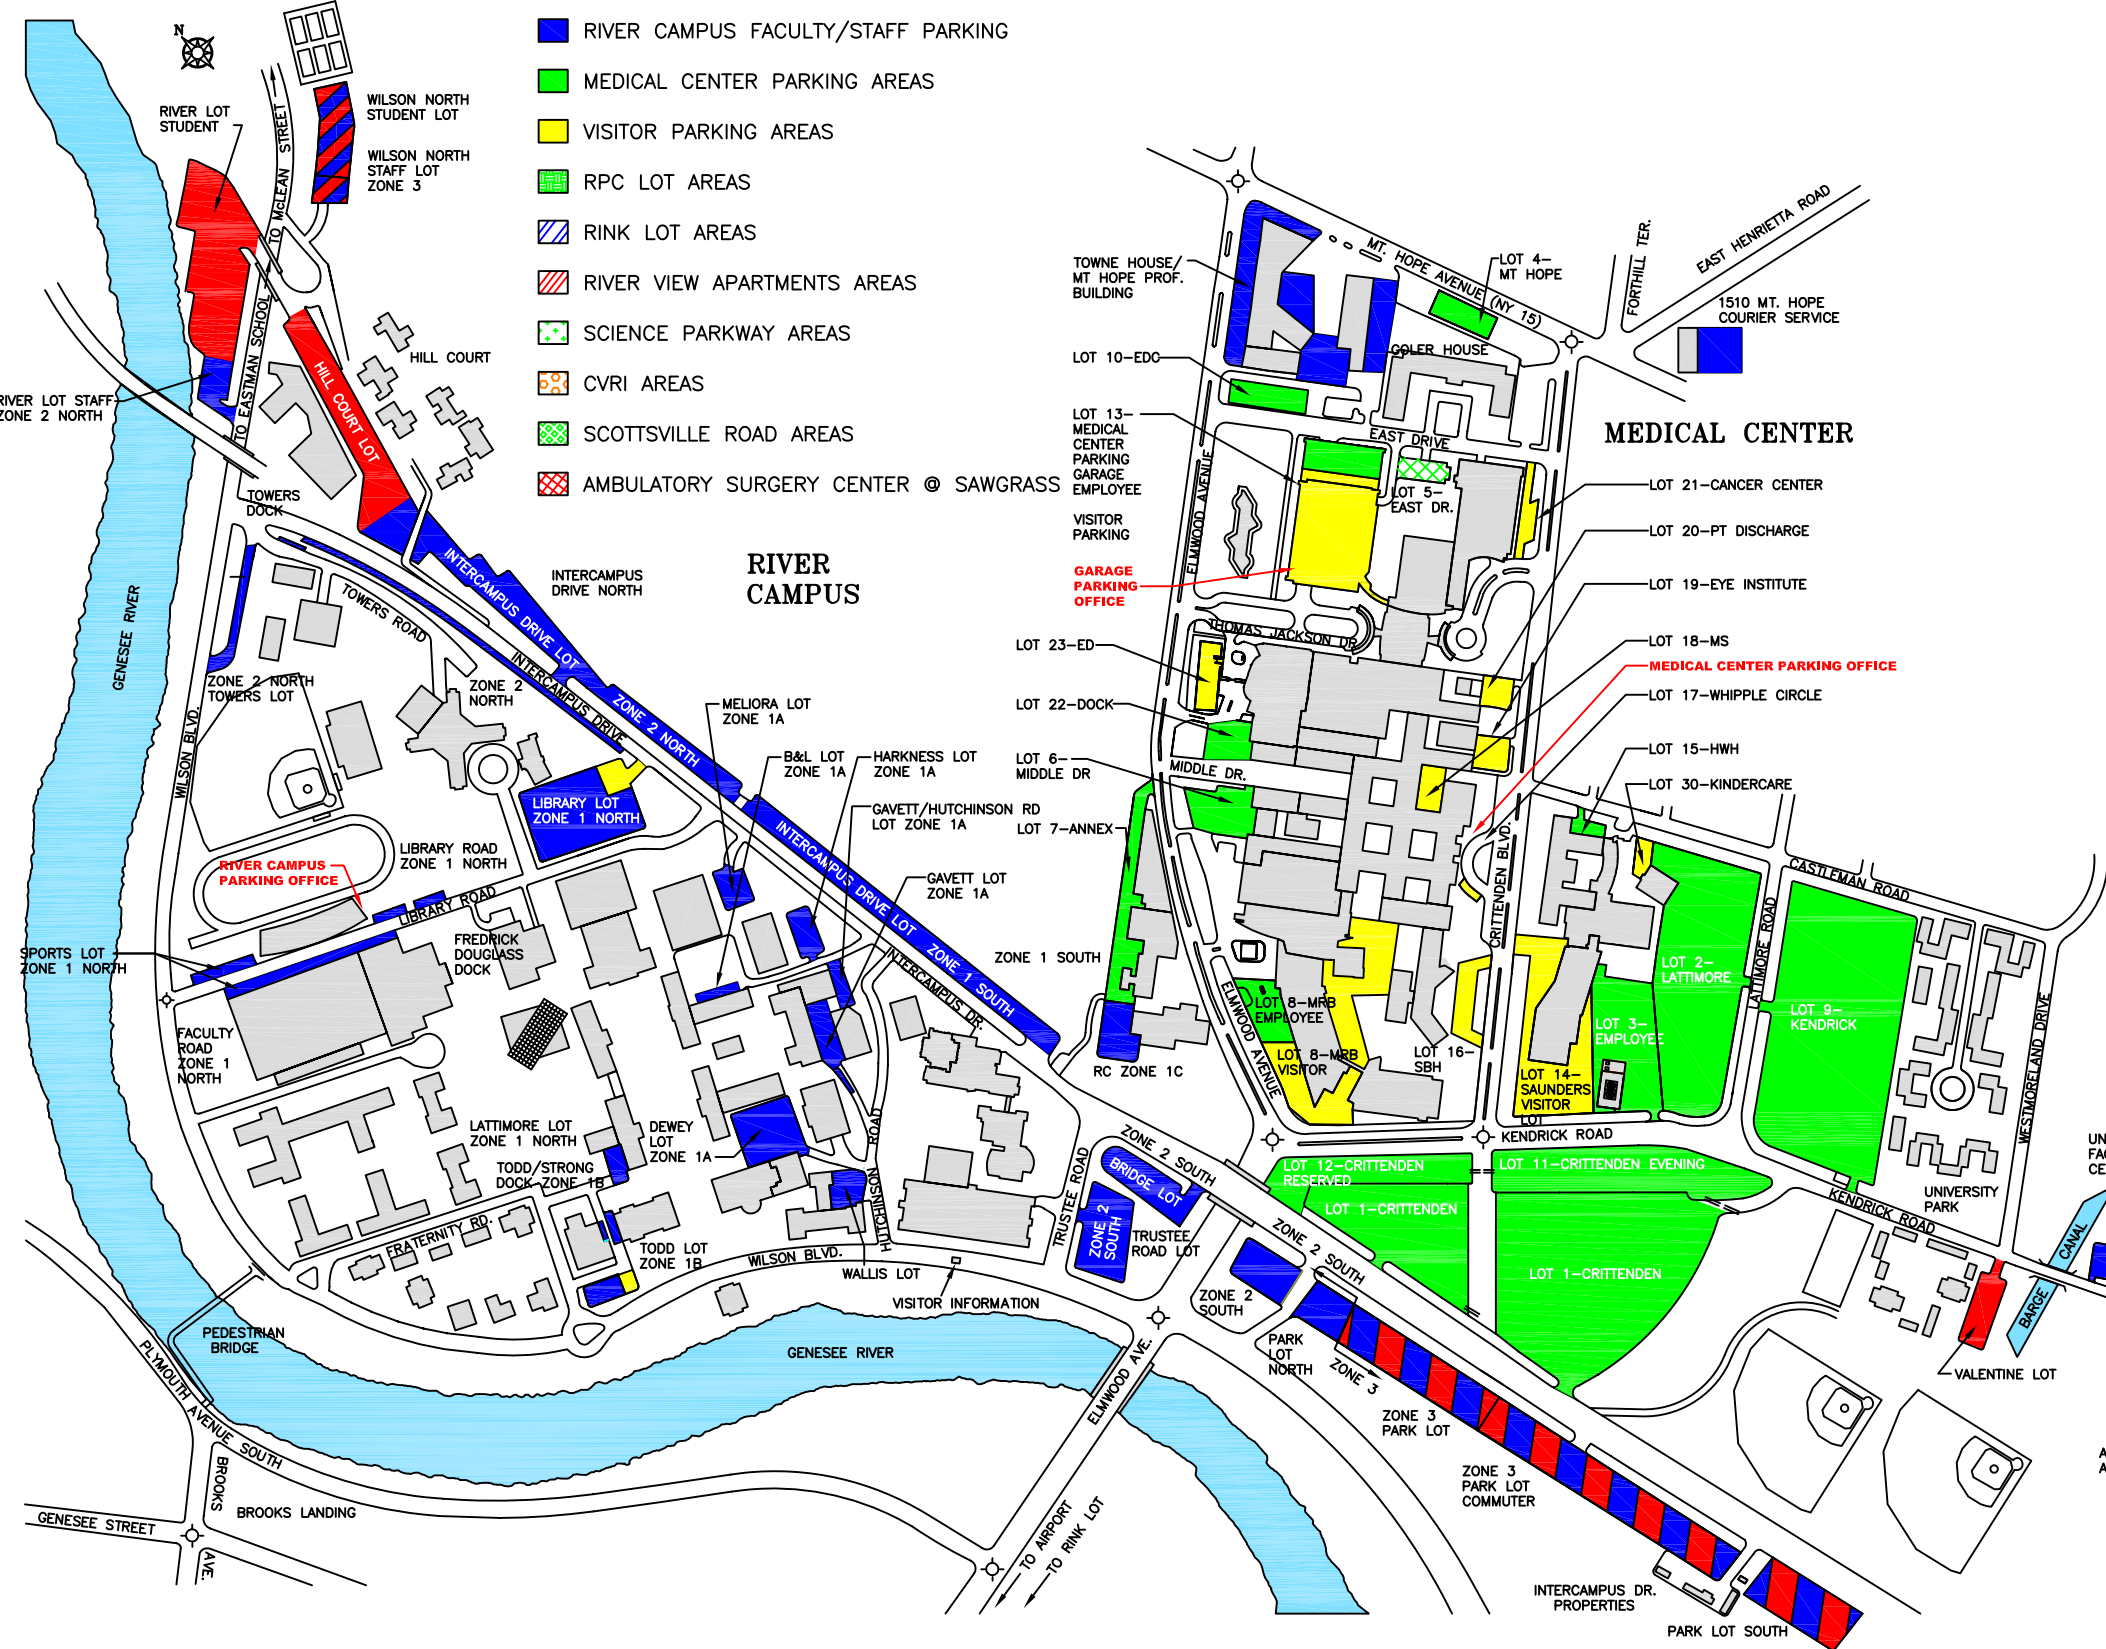

UNIVERSITY OF ROCHESTER PARKING AREAS

- RIVER CAMPUS STUDENT PARKING AREAS
- RIVER CAMPUS FACULTY/STAFF PARKING
- MEDICAL CENTER PARKING AREAS
- VISITOR PARKING AREAS
- RPC LOT AREAS
- RINK LOT AREAS
- RIVER VIEW APARTMENTS AREAS
- SCIENCE PARKWAY AREAS
- CVRI AREAS
- SCOTTSVILLE ROAD AREAS
- AMBULATORY SURGERY CENTER @ SAWGRASS

06-30-11
KEVIN KEHOE
CAMPUS PLANNING, DESIGN, & CONSTRUCTION
PARKING AREA PLAN
NOT TO SCALE (VISUAL USE ONLY)