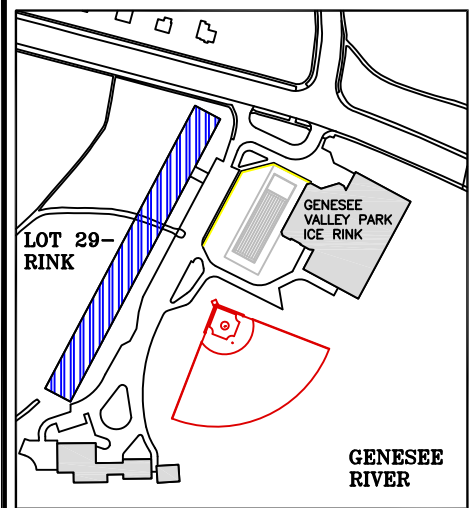

UNIVERSITY OF ROCHESTER PARKING AREAS

- RIVER CAMPUS STUDENT PARKING AREAS
- RIVER CAMPUS FACULTY/STAFF PARKING
- MEDICAL CENTER PARKING AREAS
- VISITOR PARKING AREAS
- RPC LOT AREAS
- RINK LOT AREAS
- RIVER VIEW APARTMENTS AREAS
- SCIENCE PARKWAY AREAS
- CVRI AREAS
- SCOTTSVILLE ROAD AREAS
- AMBULATORY SURGERY CENTER @ SAWGRASS

06-30-11
KEVIN KEHOE
CAMPUS PLANNING, DESIGN, & CONSTRUCTION
PARKING AREA PLAN
NOT TO SCALE (VISUAL USE ONLY)