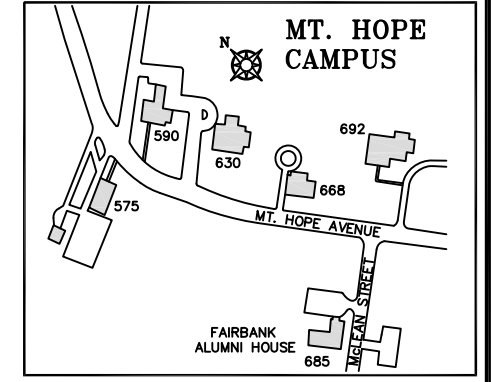

UNIVERSITY OF ROCHESTER PARKING AREAS

- RIVER CAMPUS STUDENT PARKING AREAS
- RIVER CAMPUS FACULTY/STAFF PARKING
- MEDICAL CENTER PARKING AREAS
- VISITOR PARKING AREAS
- RPC LOT AREAS
- RINK LOT AREAS
- RIVER VIEW APARTMENTS AREAS
- SCIENCE PARKWAY AREAS
- CVRI AREAS
- SCOTTSVILLE ROAD AREAS
- AMBULATORY SURGERY CENTER @ SAWGRASS