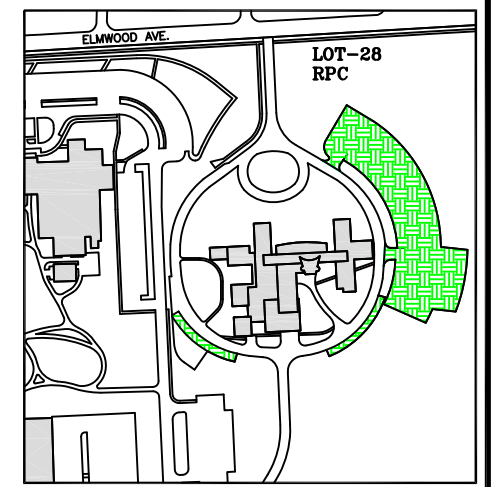

UNIVERSITY OF ROCHESTER PARKING AREAS

- RIVER CAMPUS STUDENT PARKING AREAS
- RIVER CAMPUS FACULTY/STAFF PARKING
- MEDICAL CENTER PARKING AREAS
- VISITOR PARKING AREAS
- RPC LOT AREAS
- RINK LOT AREAS
- RIVER VIEW APARTMENTS AREAS
- SCIENCE PARKWAY AREAS
- CVRI AREAS
- SCOTTSVILLE ROAD AREAS
- AMBULATORY SURGERY CENTER @ SAWGRASS

06-30-11
KEVIN KEHOE
CAMPUS PLANNING, DESIGN, & CONSTRUCTION
PARKING AREA PLAN
NOT TO SCALE (VISUAL USE ONLY)