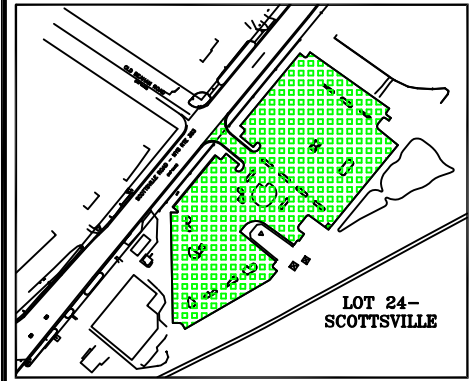

UNIVERSITY OF ROCHESTER PARKING AREAS

- RIVER CAMPUS STUDENT PARKING AREAS
- RIVER CAMPUS FACULTY/STAFF PARKING
- MEDICAL CENTER PARKING AREAS
- VISITOR PARKING AREAS
- RPC LOT AREAS
- RINK LOT AREAS
- RIVER VIEW APARTMENTS AREAS
- SCIENCE PARKWAY AREAS
- CVRI AREAS
- SCOTTSVILLE ROAD AREAS
- AMBULATORY SURGERY CENTER @ SAWGRASS

06-30-11
KEVIN KEHOE
CAMPUS PLANNING, DESIGN, & CONSTRUCTION
PARKING AREA PLAN
NOT TO SCALE (VISUAL USE ONLY)