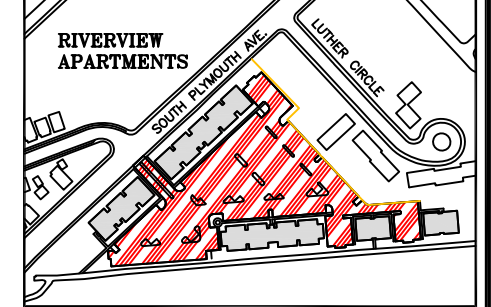

UNIVERSITY OF ROCHESTER PARKING AREAS

- RIVER CAMPUS STUDENT PARKING AREAS
- RIVER CAMPUS FACULTY/STAFF PARKING
- MEDICAL CENTER PARKING AREAS
- VISITOR PARKING AREAS
- RPC LOT AREAS
- RINK LOT AREAS
- RIVER VIEW APARTMENTS AREAS
- SCIENCE PARKWAY AREAS
- CVRI AREAS
- SCOTTSVILLE ROAD AREAS
- AMBULATORY SURGERY CENTER @ SAWGRASS

06-30-11
KEVIN KEHOE
CAMPUS PLANNING, DESIGN, & CONSTRUCTION
PARKING AREA PLAN
NOT TO SCALE (VISUAL USE ONLY)