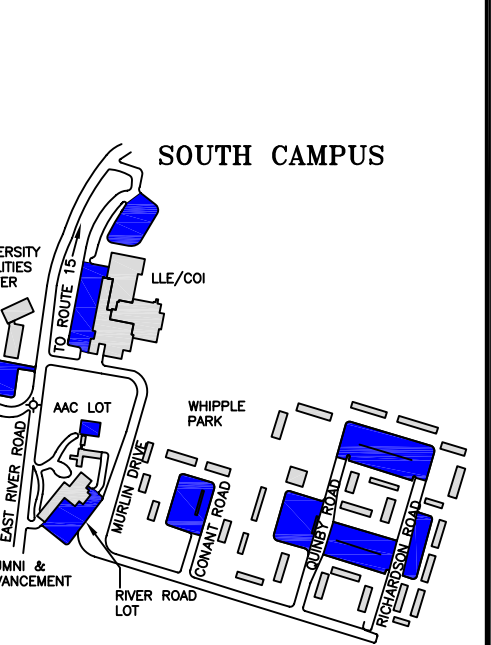

UNIVERSITY OF ROCHESTER PARKING AREAS

- RIVER CAMPUS STUDENT PARKING AREAS
- RIVER CAMPUS FACULTY/STAFF PARKING
- MEDICAL CENTER PARKING AREAS
- VISITOR PARKING AREAS
- RPC LOT AREAS
- RINK LOT AREAS
- RIVER VIEW APARTMENTS AREAS
- SCIENCE PARKWAY AREAS
- CVRI AREAS
- SCOTTSVILLE ROAD AREAS
- AMBULATORY SURGERY CENTER @ SAWGRASS