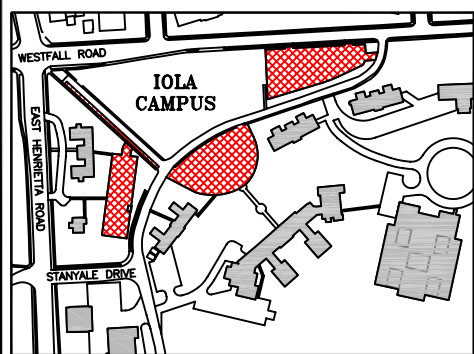

UNIVERSITY OF ROCHESTER PARKING AREAS

- RIVER CAMPUS STUDENT PARKING AREAS
- RIVER CAMPUS FACULTY/STAFF PARKING
- MEDICAL CENTER PARKING AREAS
- VISITOR PARKING AREAS
- IOLA PARKING AREAS
- RINK LOT AREAS
- RIVER VIEW APARTMENTS AREAS
- SCIENCE PARKWAY AREAS
- CVRI AREAS
- LOGANS PARTYHOUSE AREAS

04-08-08
KEVIN KEHOE
OFFICE OF THE UNIVERSITY ARCHITECT
MEDICAL CENTER PARKING PLAN
NOT TO SCALE (VISUAL USE ONLY)