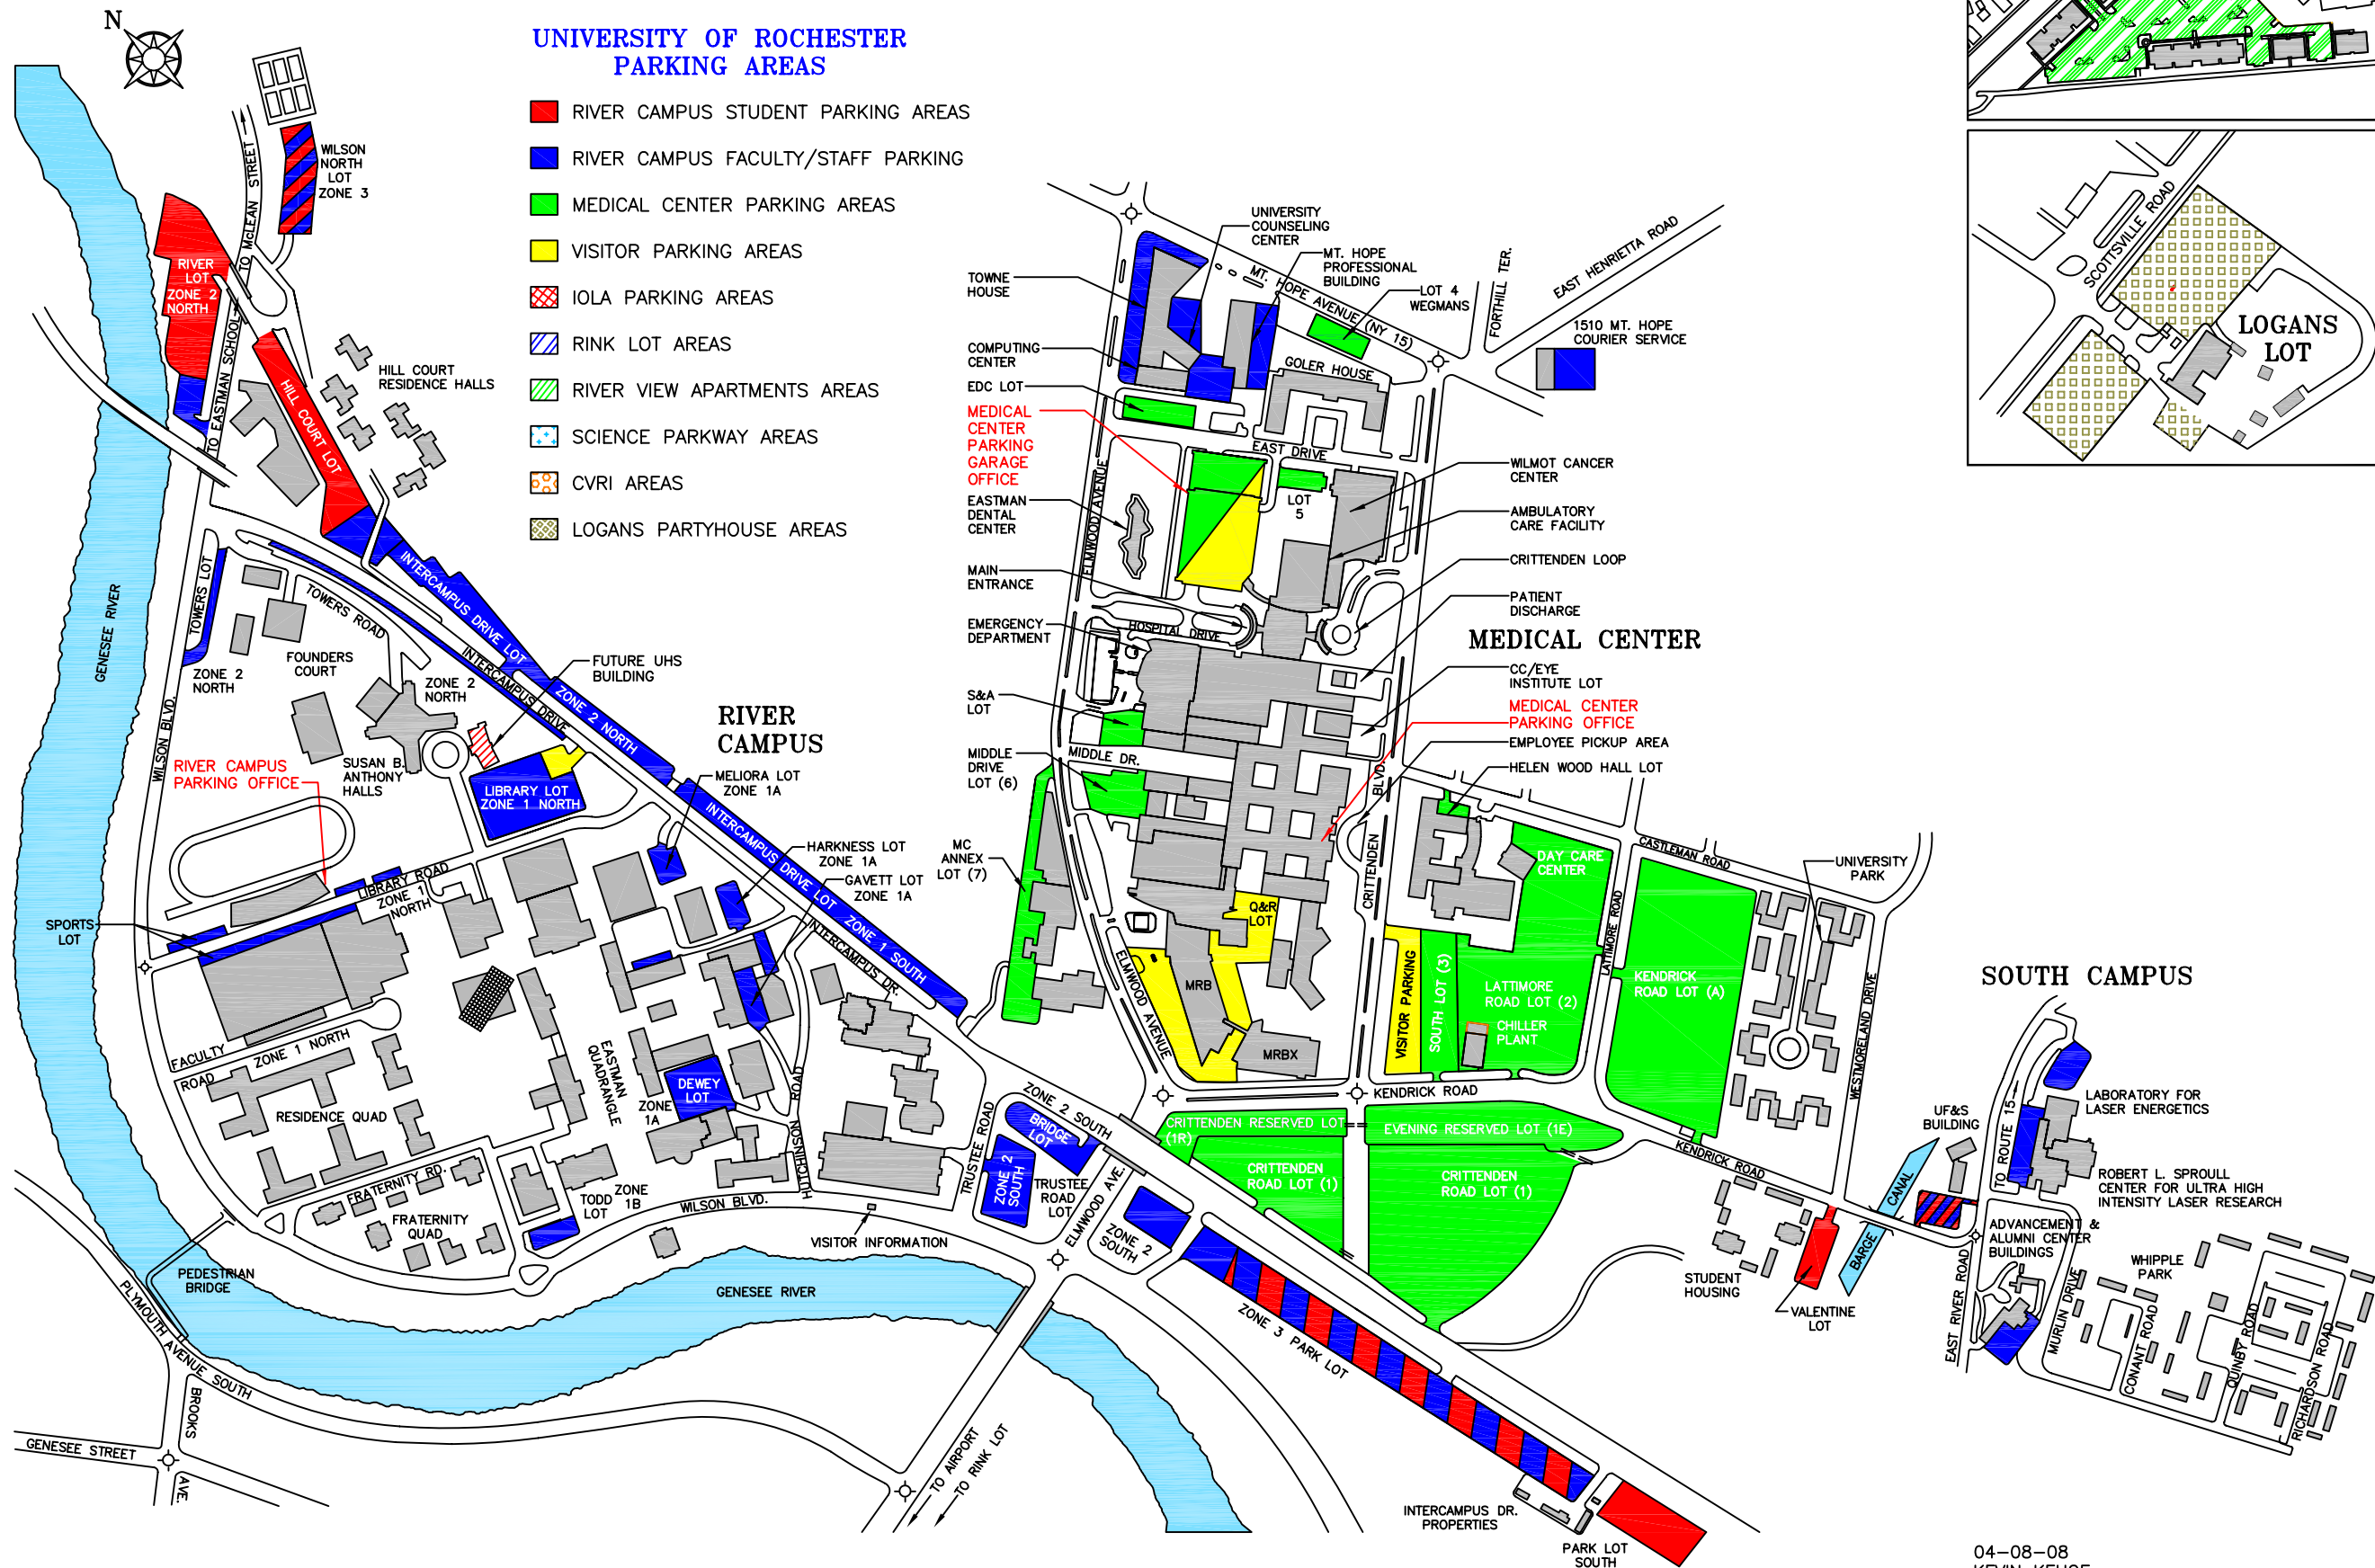

UNIVERSITY OF ROCHESTER PARKING AREAS

- RIVER CAMPUS STUDENT PARKING AREAS
- RIVER CAMPUS FACULTY/STAFF PARKING
- MEDICAL CENTER PARKING AREAS
- VISITOR PARKING AREAS
- IOLA PARKING AREAS
- RINK LOT AREAS
- RIVER VIEW APARTMENTS AREAS
- SCIENCE PARKWAY AREAS
- CVRI AREAS
- LOGANS PARTYHOUSE AREAS

04-08-08
KEVIN KEHOE
OFFICE OF THE UNIVERSITY ARCHITECT
MEDICAL CENTER PARKING PLAN
NOT TO SCALE (VISUAL USE ONLY)