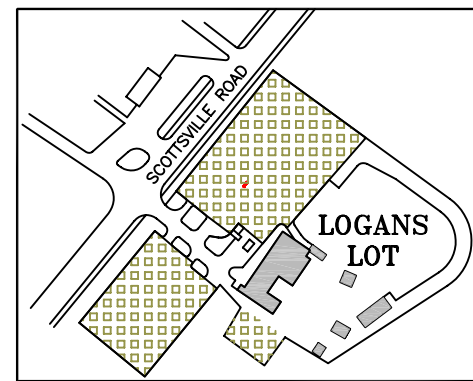

UNIVERSITY OF ROCHESTER PARKING AREAS

- RIVER CAMPUS STUDENT PARKING AREAS
- RIVER CAMPUS FACULTY/STAFF PARKING
- MEDICAL CENTER PARKING AREAS
- VISITOR PARKING AREAS
- IOLA PARKING AREAS
- RINK LOT AREAS
- RIVER VIEW APARTMENTS AREAS
- SCIENCE PARKWAY AREAS
- CVRI AREAS
- LOGANS PARTYHOUSE AREAS

04-08-08
KEVIN KEHOE
OFFICE OF THE UNIVERSITY ARCHITECT
MEDICAL CENTER PARKING PLAN
NOT TO SCALE (VISUAL USE ONLY)