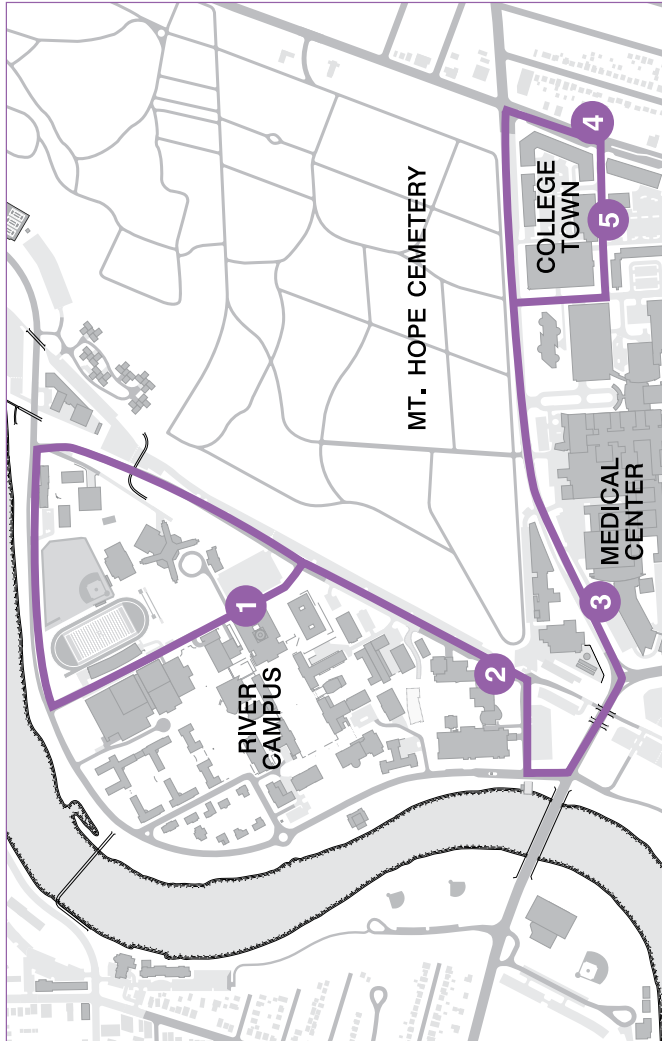

Customer Service Information

Track the Bus:

rochester.transloc.com

Download the App:

rochester.edu/urmobile

Spring Shuttles Operate:

Saturday, January 14, 2017 -
Saturday, May 20, 2017

University of Rochester Department of Transportation & Parking Management

Call (585) 275-5953
rochester.edu/parking/shuttles

First Transit: (585) 235-6670

www.firsttransit.com

Forget Something?

Call Lost & Found: (585) 235-6670

All service on this route
is wheelchair accessible.