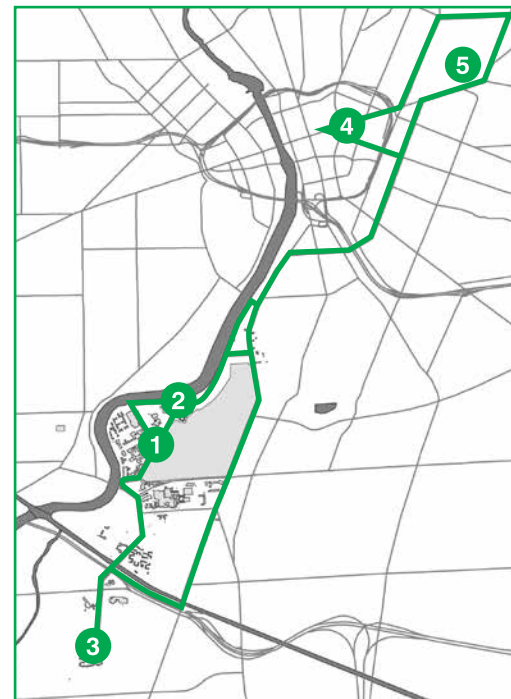

Green Zone Saturday Only

River Campus to Public Market

Bus Leaves River Campus to Public Market—Saturday Only

BUS LEAVES:	AM	AM	AM	PM	PM	PM
1. Rush Rhees Library	8:30	9:40	10:50	12:00	1:10	2:20
2. Towers	8:32	9:42	10:52	12:02	1:12	2:22
3. Whipple Park	8:40	9:50	11:00	12:10	1:20	—
4. Eastman	8:55	10:05	11:15	12:25	1:35	2:37
5. Bus Arrives at Public Market	9:05	10:15	11:25	12:35	1:45	2:47

PM TIMES IN BOLD

END

EFFECTIVE SAT., AUG. 26, 2017 - SAT., NOV. 4, 2017

Green Zone Wednesday Only

River Campus to College Town & Tops Plaza

Bus Leaves River Campus to College Town & Tops Plaza

BUS LEAVES:	PM	PM	PM	PM	PM	PM	PM	PM	PM
1. Rush Rhees Library	5:00	5:30	6:00	6:30	7:00	7:30	8:00	8:30	9:00
2. College Town - Celebration Dr. Eastbound (by Jimmy John's)	5:10	5:40	6:10	6:40	7:10	7:40	8:10	8:40	—
3. Tops Plaza - S. Clinton	5:15	5:45	6:15	6:45	7:15	7:45	8:15	8:45	—
5. College Town - Celebration Dr. Westbound (by Breathe Yoga)	5:20	5:50	6:20	6:50	7:20	7:50	8:20	8:50	—