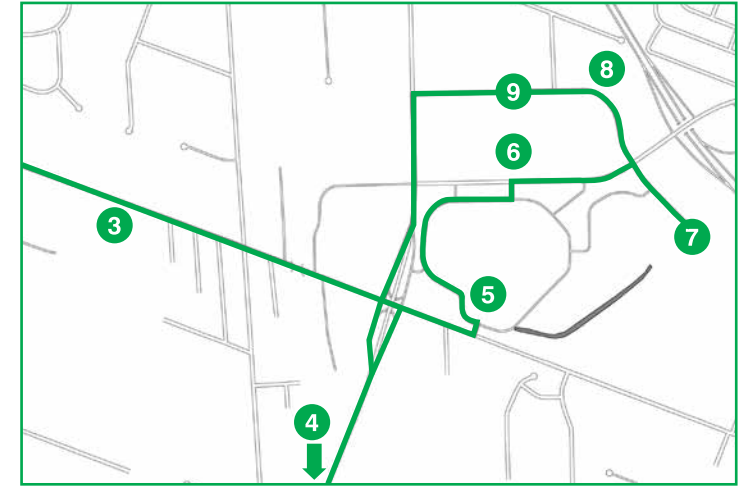

PM	PM	PM	PM	PM	PM	PM	PM	PM	PM	PM	PM	PM	PM	PM	PM	PM	PM	PM	PM	PM	PM	PM	PM	PM	PM	PM
1. Bust Leaves Rush Rhees Library	12:00	12:20	12:40	1:00	1:20	1:40	2:00	2:20	2:40	3:00	3:20	3:40	4:00	4:20	4:40	5:00	5:20	5:40	6:00	6:30	7:00	7:30	8:00	8:30	9:00	9:30	10:00
2. Crittenden/West Henrietta	12:08	12:28	12:48	1:08	1:28	1:48	2:08	2:28	2:48	3:08	3:28	3:48	4:08	4:28	4:48	5:08	5:28	5:48	6:08	6:38	7:08	7:38	8:08	8:38	9:08	9:38	10:08
3. Movies 10	12:09	12:29	12:49	1:09	1:29	1:49	2:09	2:29	2:49	3:09	3:29	3:49	4:09	4:29	4:49	5:09	5:29	5:49	6:09	6:39	7:09	7:39	8:09	8:39	9:09	9:39	10:09
4. Jefferson Plaza	12:15	12:35	12:55	1:15	1:35	1:55	2:15	2:35	2:55	3:15	3:35	3:55	4:15	4:35	4:55	5:15	5:35	5:55	6:15	6:45	7:15	7:45	8:15	8:45	9:15	9:45	10:15
5. Marketplace Mall	12:20	12:40	1:00	1:20	1:40	2:00	2:20	2:40	3:00	3:20	3:40	4:00	4:20	4:40	5:00	5:20	5:40	6:00	6:20	6:50	7:20	7:50	8:20	8:50	9:20	9:50	10:20
6. Wegmans	12:25	12:45	1:05	1:25	1:45	2:05	2:25	2:45	3:05	3:25	3:45	4:05	4:25	4:45	5:05	5:25	5:45	6:05	6:25	6:55	7:25	7:55	8:25	8:55	9:25	9:55	10:25
7. Target	12:28	12:48	1:08	1:28	1:48	2:08	2:28	2:48	3:08	3:28	3:48	4:08	4:28	4:48	5:08	5:28	5:48	6:08	6:28	6:58	7:28	7:58	8:28	8:58	9:28	9:58	10:28
8. Wal-Mart	12:33	12:53	1:13	1:33	1:53	2:13	2:33	2:53	3:13	3:33	3:53	4:13	4:33	4:53	5:13	5:33	5:53	6:13	6:33	7:03	7:33	8:03	8:33	9:03	9:33	10:03	10:33
9. Regal-Henrietta	12:35	12:55	1:15	1:35	1:55	2:15	2:35	2:55	3:15	3:35	3:55	4:15	4:35	4:55	5:15	5:35	5:55	6:15	6:35	7:05	7:35	8:05	8:35	9:05	9:35	10:05	10:35
10. Southside/ University Park	12:50	1:10	1:30	1:50	2:10	2:30	2:50	3:10	3:30	3:50	4:10	4:30	4:50	5:10	5:30	5:50	6:10	6:30	6:50	7:20	7:50	8:20	8:50	9:20	9:50	10:20	10:50
1. Bus Arrives at Rush Rhees Library	1:00	1:20	1:40	2:00	2:20	2:40	3:00	3:20	3:40	4:00	4:20	4:40	5:00	5:20	5:40	6:00	6:20	6:40	7:00	7:30	8:00	8:30	9:00	9:30	10:00	10:30	11:00
PM TIMES IN BOLD (Note: Stops 1, 2, and 9 do not appear on the map below.)																									END