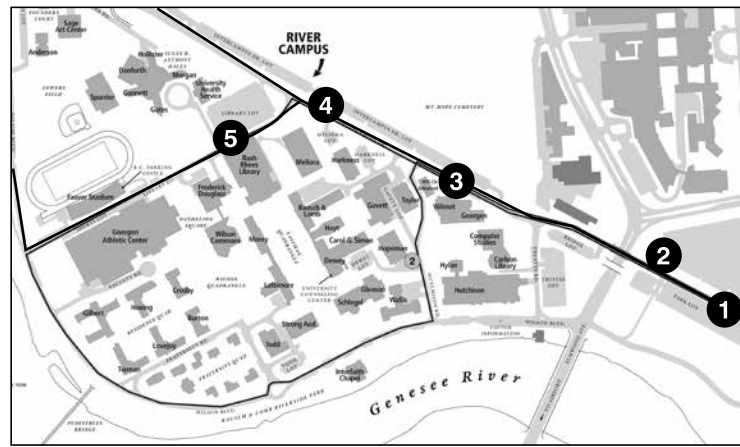

PHOTOS COURTESY OF UNIVERSITY COMMUNICATIONS PHOTOGRAPHIC SERVICES

SILVER LINE

Shuttle Schedule

FALL 2017

Silver Line Destinations

- Zone 3
- Park Lot South
- Rush Rhees Library
- Wilmot

UNIVERSITY OF
ROCHESTER

Silver Line Shuttle

Monday–Friday

7 a.m.–12 a.m. (midnight)

Park Lot–Wilmot–Intercampus Dr. @ Library Rd.–
Towers–Rush Rhees Library

Bus Leaves Park Lot Shelter	Bus Leaves Zone 3 Bus Stop	Bus Leaves Wilmot Bus Stop (Northbound)	Bus Leaves Intercampus Dr. @ Library Rd.	Bus Leaves Towers	Bus Leaves Rush Rhees Library	Bus Leaves Wilmot Bus Shelter (Southbound)
7:00	7:00	7:03	7:04	7:06	7:10	7:11
7:15	7:15	7:18	7:19	7:21	7:25	7:26
7:30	7:30	7:33	7:34	7:36	7:40	7:41
7:45	7:45	7:48	7:49	7:51	7:55	7:56
8:00	8:00	8:03	8:04	8:06	8:10	8:11
8:15	8:15	8:18	8:19	8:21	8:25	8:26
8:30	8:30	8:33	8:34	8:36	8:40	8:41
8:45	8:45	8:48	8:49	8:51	8:55	8:56
9:00	9:00	9:03	9:04	9:06	9:10	9:11
9:15	9:15	9:18	9:19	9:21	9:25	9:26
9:30	9:30	9:33	9:34	9:36	9:40	9:41
9:45	9:45	9:48	9:49	9:51	9:55	9:56
10:00	10:00	10:03	10:04	10:06	10:10	10:11
10:15	10:15	10:18	10:19	10:21	10:25	10:26
10:30	10:30	10:33	10:34	10:36	10:40	10:41
10:45	10:45	10:48	10:49	10:51	10:55	10:56
11:00	11:00	11:03	11:04	11:06	11:10	11:11
11:15	11:15	11:18	11:19	11:21	11:25	11:26
11:30	11:30	11:33	11:34	11:36	11:40	11:41
11:45	11:45	11:48	11:49	11:51	11:55	11:56
12:00	12:00	12:03	12:04	12:06	12:10	12:11
12:15	12:15	12:18	12:19	12:21	12:25	12:26
12:30	12:30	12:33	12:34	12:36	12:40	12:41
12:45	12:45	12:48	12:49	12:51	12:55	12:56
1:00	1:00	1:03	1:04	1:06	1:10	1:11
1:15	1:15	1:18	1:19	1:21	1:25	1:26
1:30	1:30	1:33	1:34	1:36	1:40	1:41
1:45	1:45	1:48	1:49	1:51	1:55	1:56
2:00	2:00	2:03	2:04	2:06	2:10	2:11
2:15	2:15	2:18	2:19	2:21	2:25	2:26
2:30	2:30	2:33	2:34	2:36	2:40	2:41
2:45	2:45	2:48	2:49	2:51	2:55	2:56
3:00	3:00	3:03	3:04	3:06	3:10	3:11
3:15	3:15	3:18	3:19	3:21	3:25	3:26
3:30	3:30	3:33	3:34	3:36	3:40	3:41
3:45	3:45	3:48	3:49	3:51	3:55	3:56