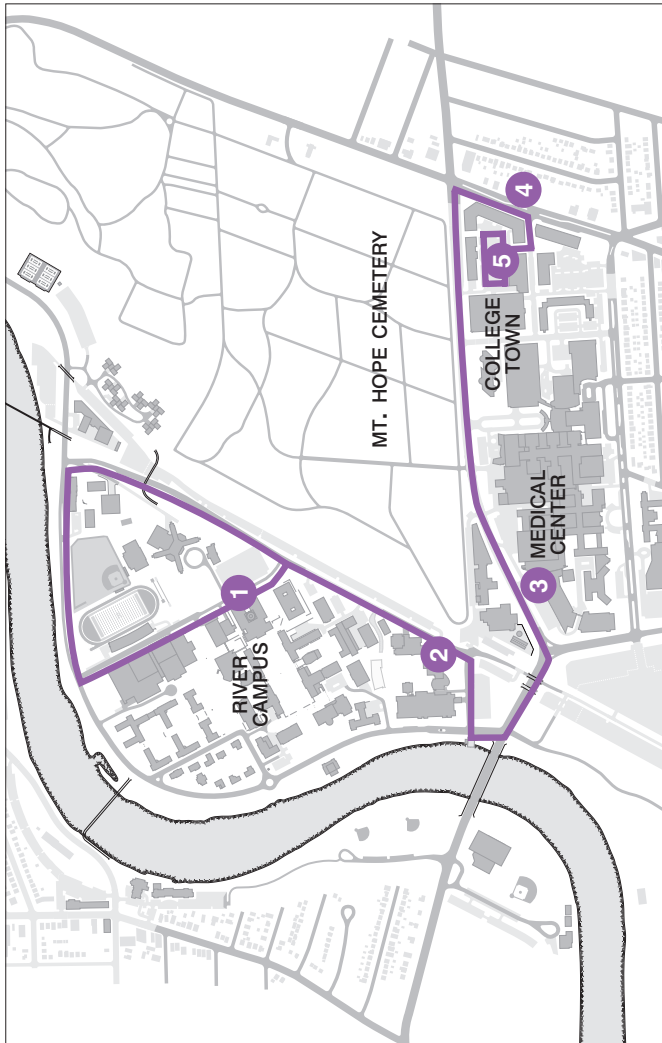

Customer Service Information

Spring Shuttles

Monday, January 13, 2020 to
Saturday, May 16, 2020

*No shuttle service on Monday, January 20, 2020
due to University holiday*

**University of Rochester
Department of Transportation
and Parking Management**
Call (585) 275-4524
rochester.edu/parking/shuttles

First Transit: (585) 235-6670
www.firsttransit.com

Forget Something?
Call Lost and Found: (585) 235-6670

All service on this route
is wheelchair accessible.