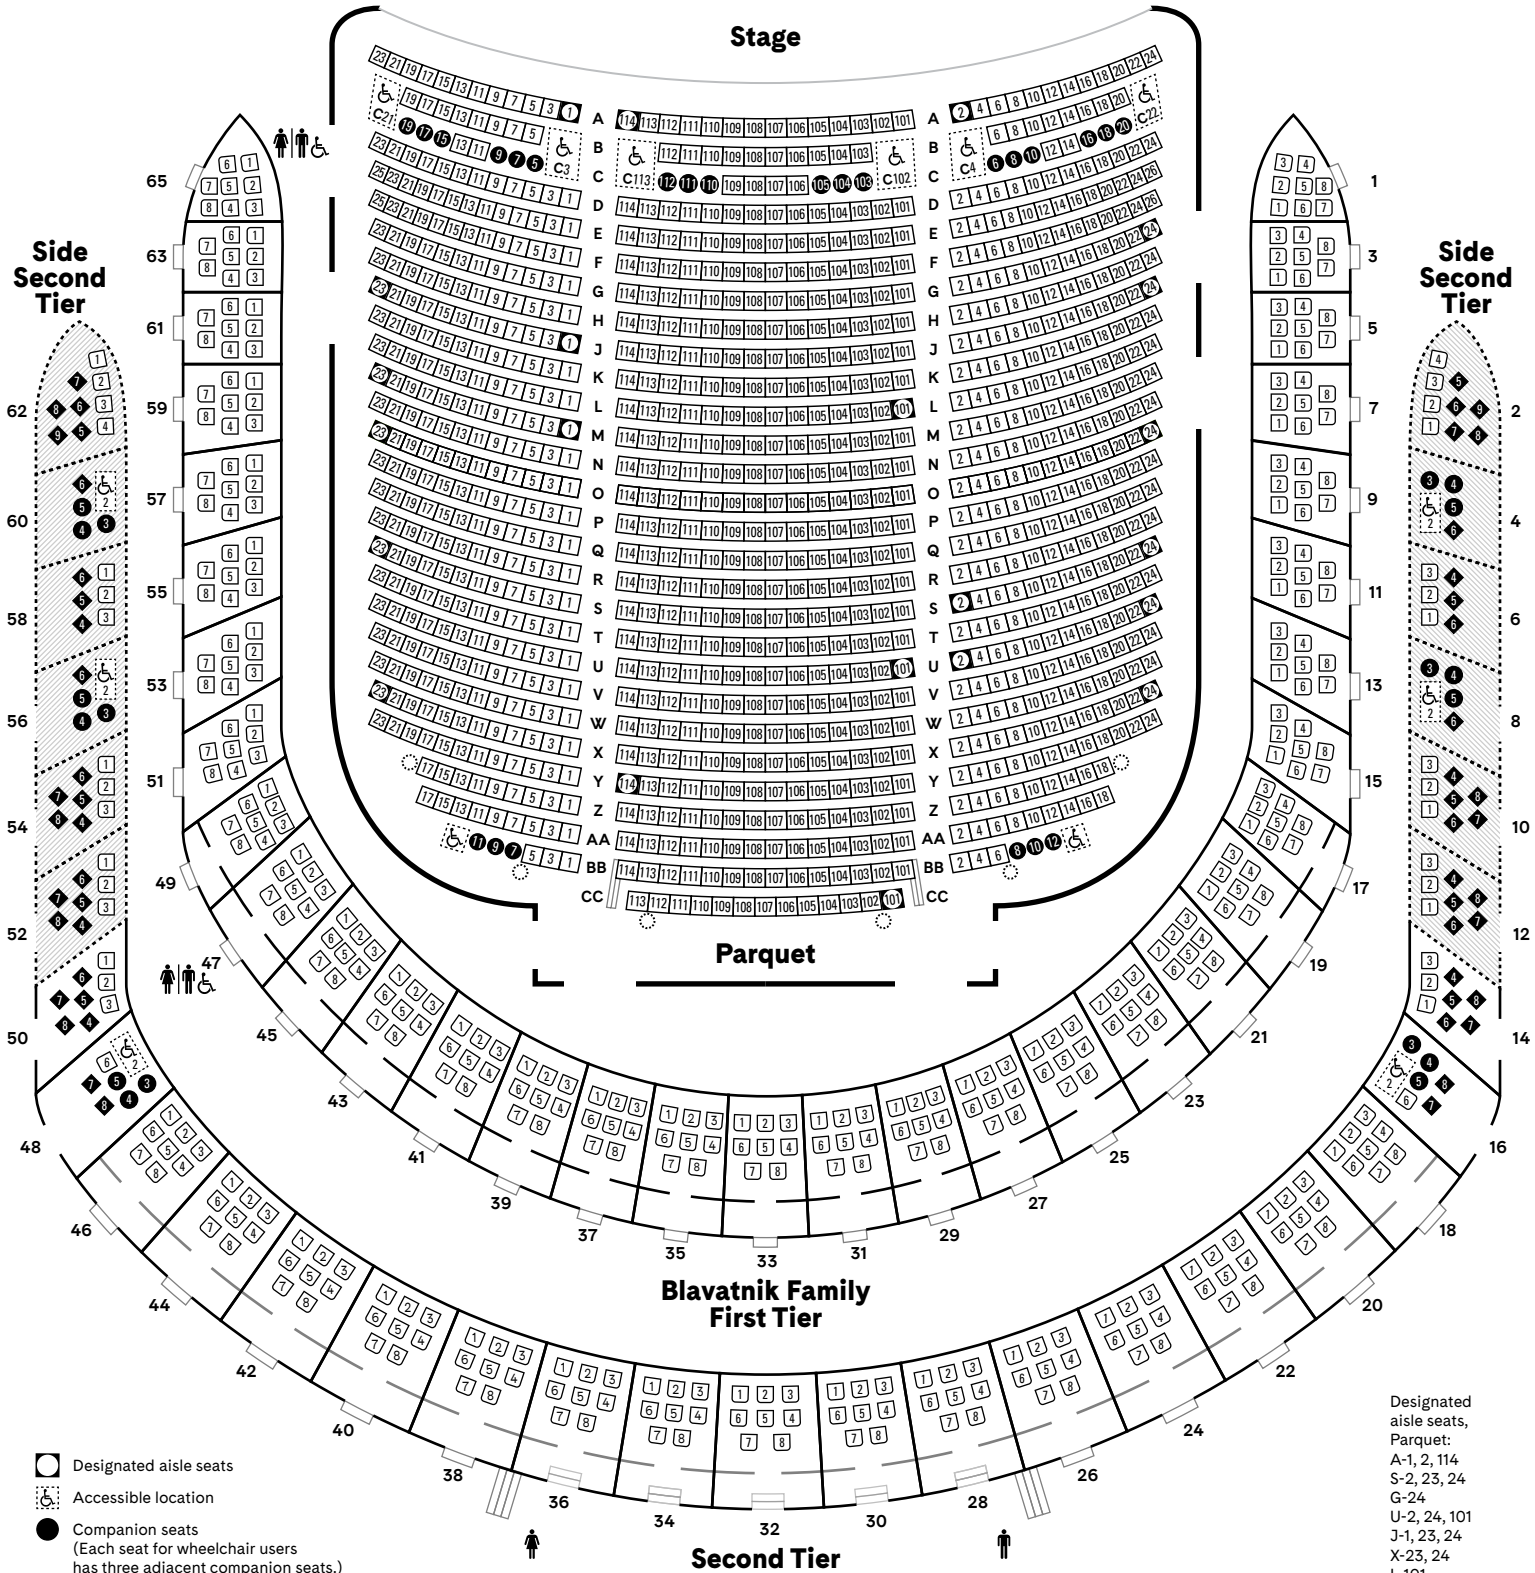

# CARNEGIE HALL

Isaac Stern Auditorium / Ronald O. Perelman Stage

carnegiehall.org | 212-247-7800 | 57th Street and Seventh Avenue, New York, NY 10019

- Designated aisle seats
- ♿ Accessible location
- Companion seats  
(Each seat for wheelchair users has three adjacent companion seats.)
- ◆ Obstructed- and partial-view seats and/or restricted leg room
- Column

Elevator access to Parquet, Blavatnik Family First Tier, Second Tier, and Dress Circle only

Restrooms are available on the Parquet, Blavatnik Family First Tier, Second Tier, and Dress Circle levels.

- Designated aisle seats,  
Parquet:  
A-1, 2, 114  
S-2, 23, 24  
G-24  
U-2, 24, 101  
J-1, 23, 24  
X-23, 24  
L-101  
Y-114  
M-1, 23  
CC-101  
O-23, 24

# CARNEGIE HALL

◻ Designated aisle seats

♿ Accessible location

● Companion seats

⊙ Column

◆ Obstructed- and partial-view seats and/or restricted leg room