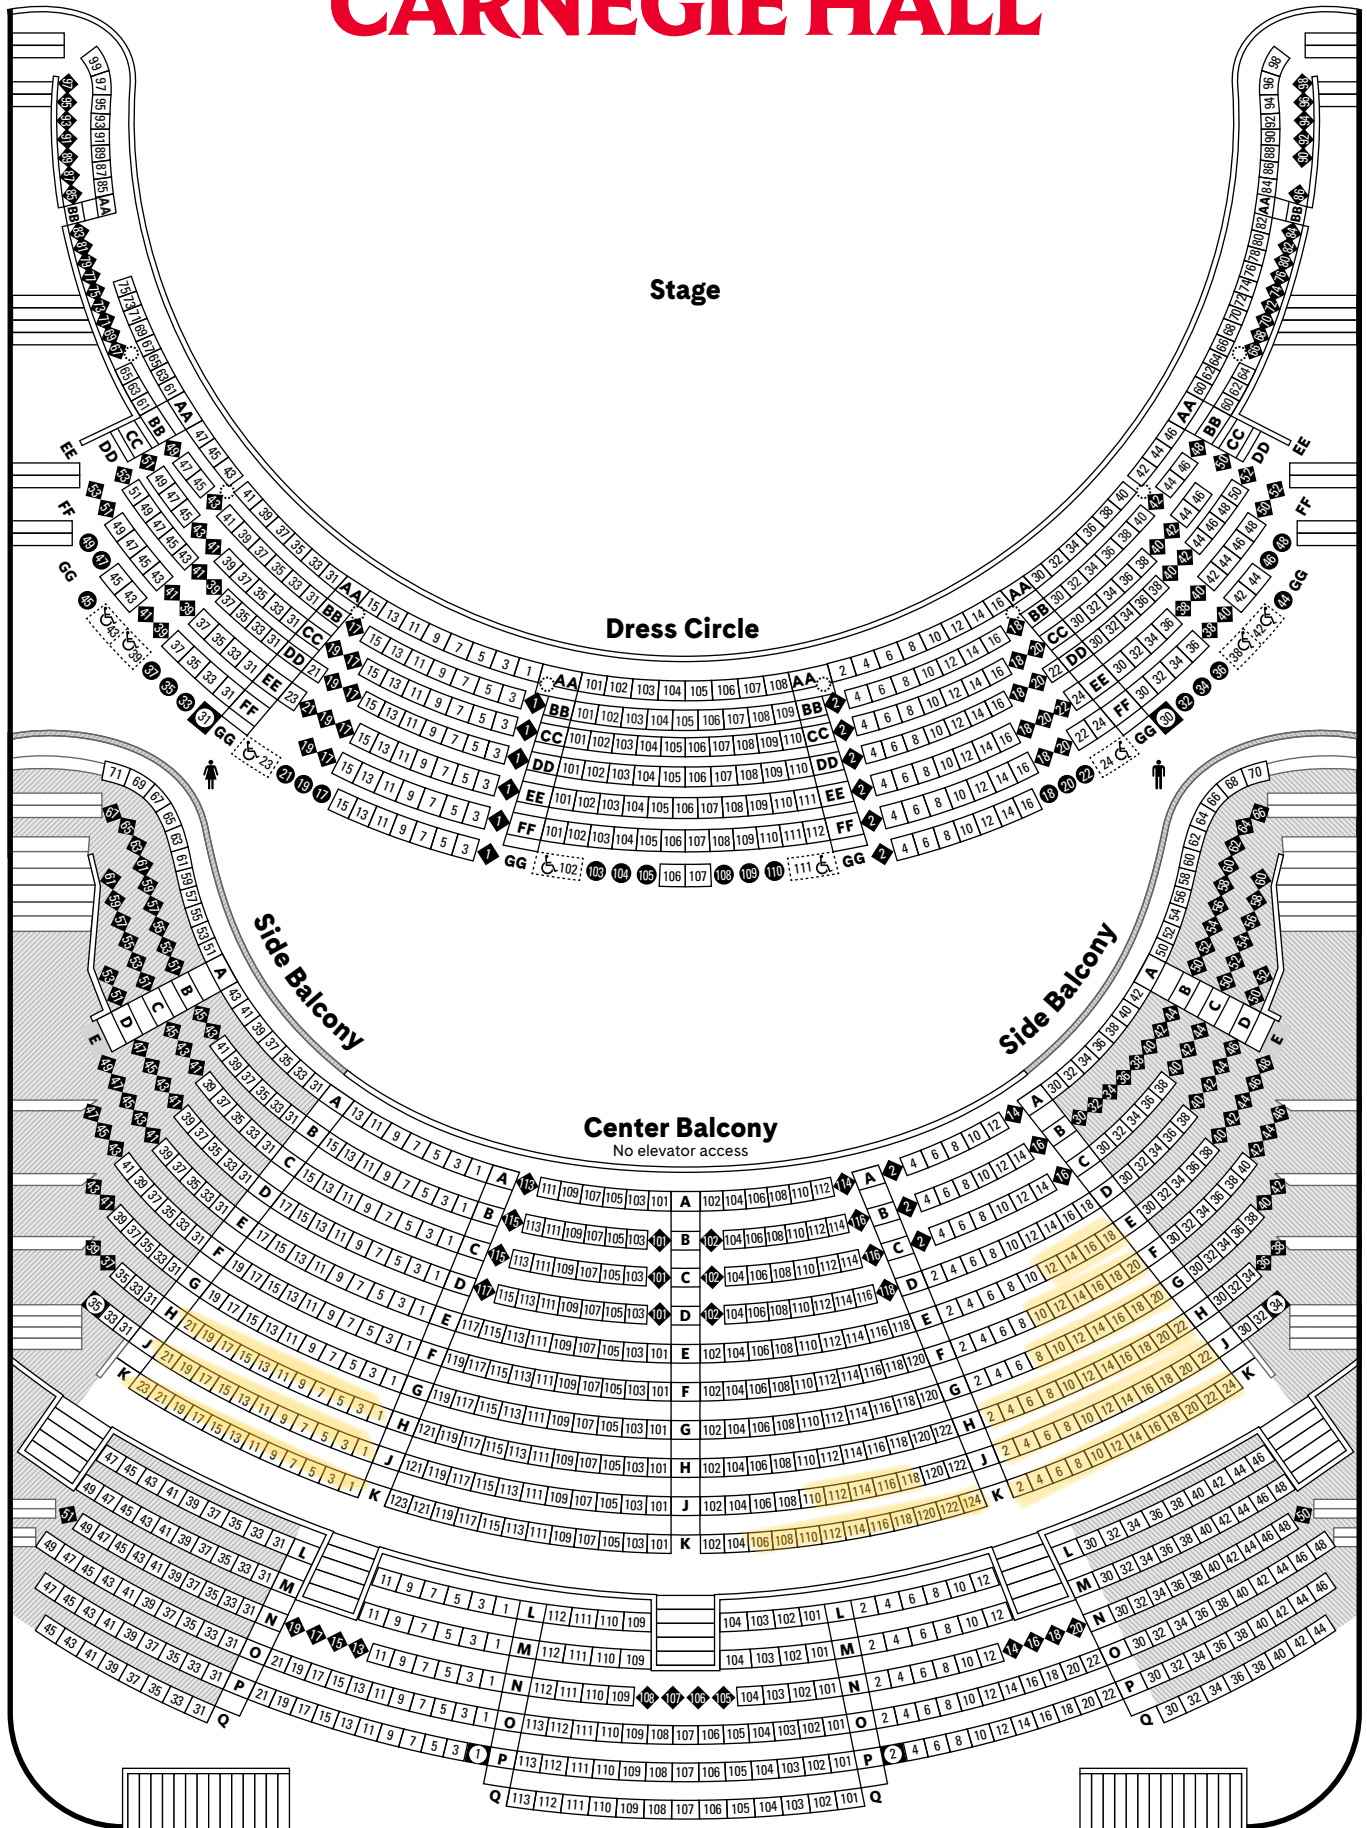

# CARNEGIE HALL

Isaac Stern Auditorium / Ronald O. Perelman Stage

carnegiehall.org | 212-247-7800 | 57th Street and Seventh Avenue, New York, NY 10019

- Designated aisle seats
- ♿ Accessible location
- Companion seats  
(Each seat for wheelchair users has three adjacent companion seats.)
- ◆ Obstructed- and partial-view seats and/or restricted leg room
- Column

Elevator access to Parquet, Blavatnik Family First Tier, Second Tier, and Dress Circle only

Restrooms are available on the Parquet, Blavatnik Family First Tier, Second Tier, and Dress Circle levels.

- Designated aisle seats,  
Parquet:  
A-1, 2, 114  
S-2, 23, 24  
G-24  
U-2, 24, 101  
J-1, 23, 24  
X-23, 24  
L-101  
Y-114  
M-1, 23  
CC-101  
O-23, 24

# CARNEGIE HALL

◻ Designated aisle seats

♿ Accessible location

● Companion seats

⊙ Column

◆ Obstructed- and partial-view seats and/or restricted leg room