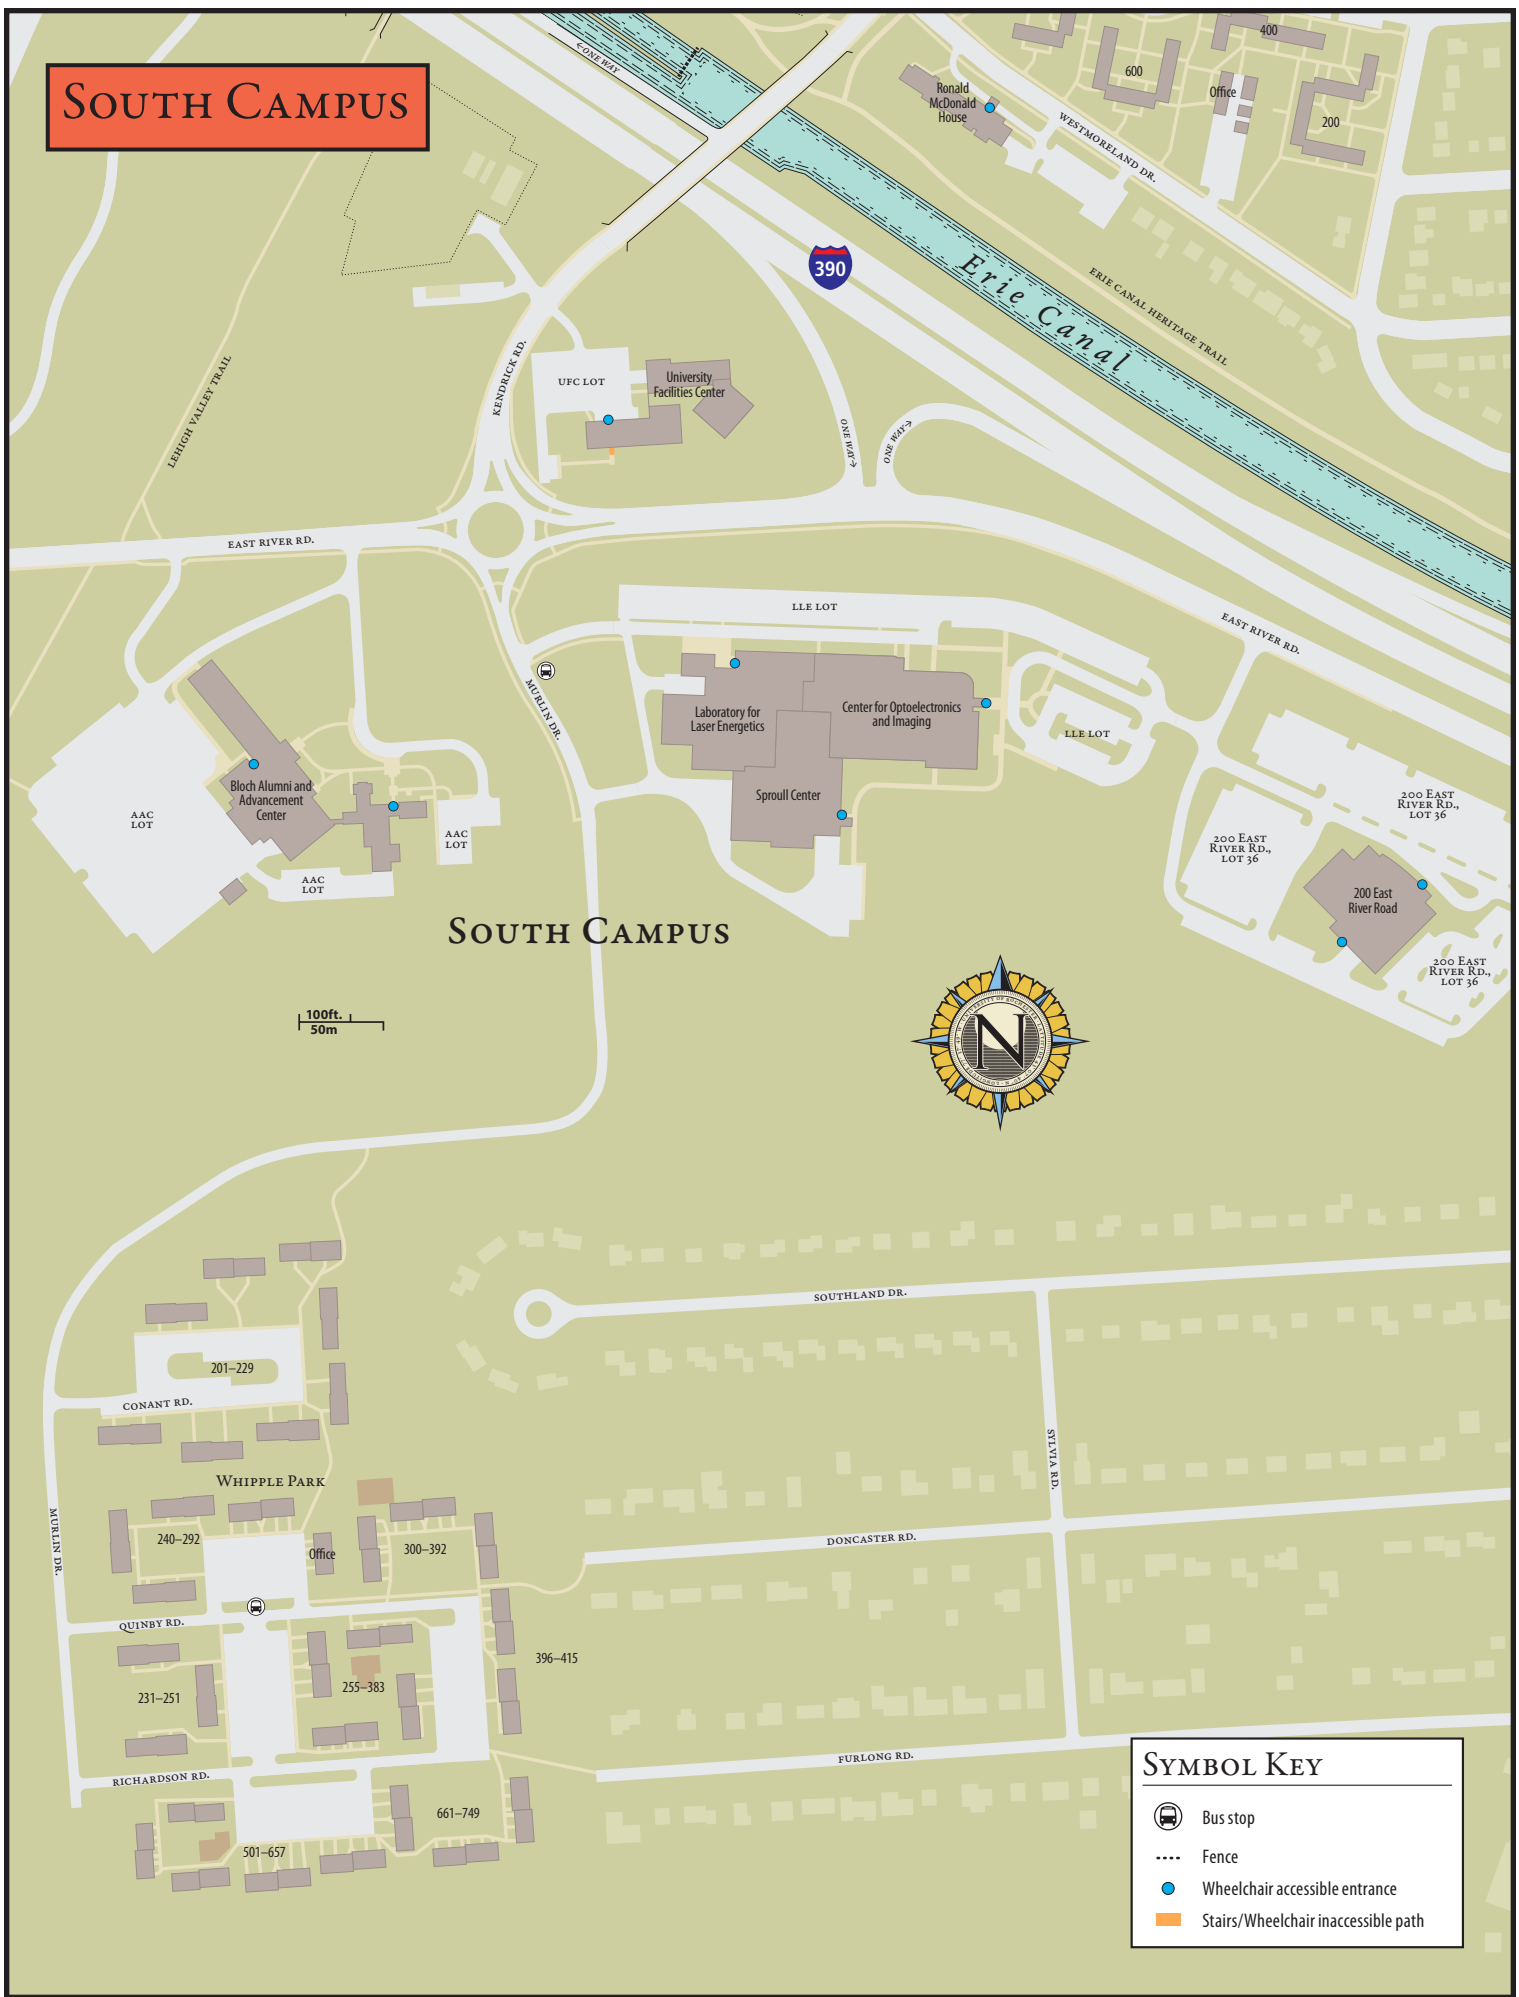

# SOUTH CAMPUS

100ft. / 50m

SYMBOL KEY	
	Bus stop
	Fence
	Wheelchair accessible entrance
	Stairs/Wheelchair inaccessible path