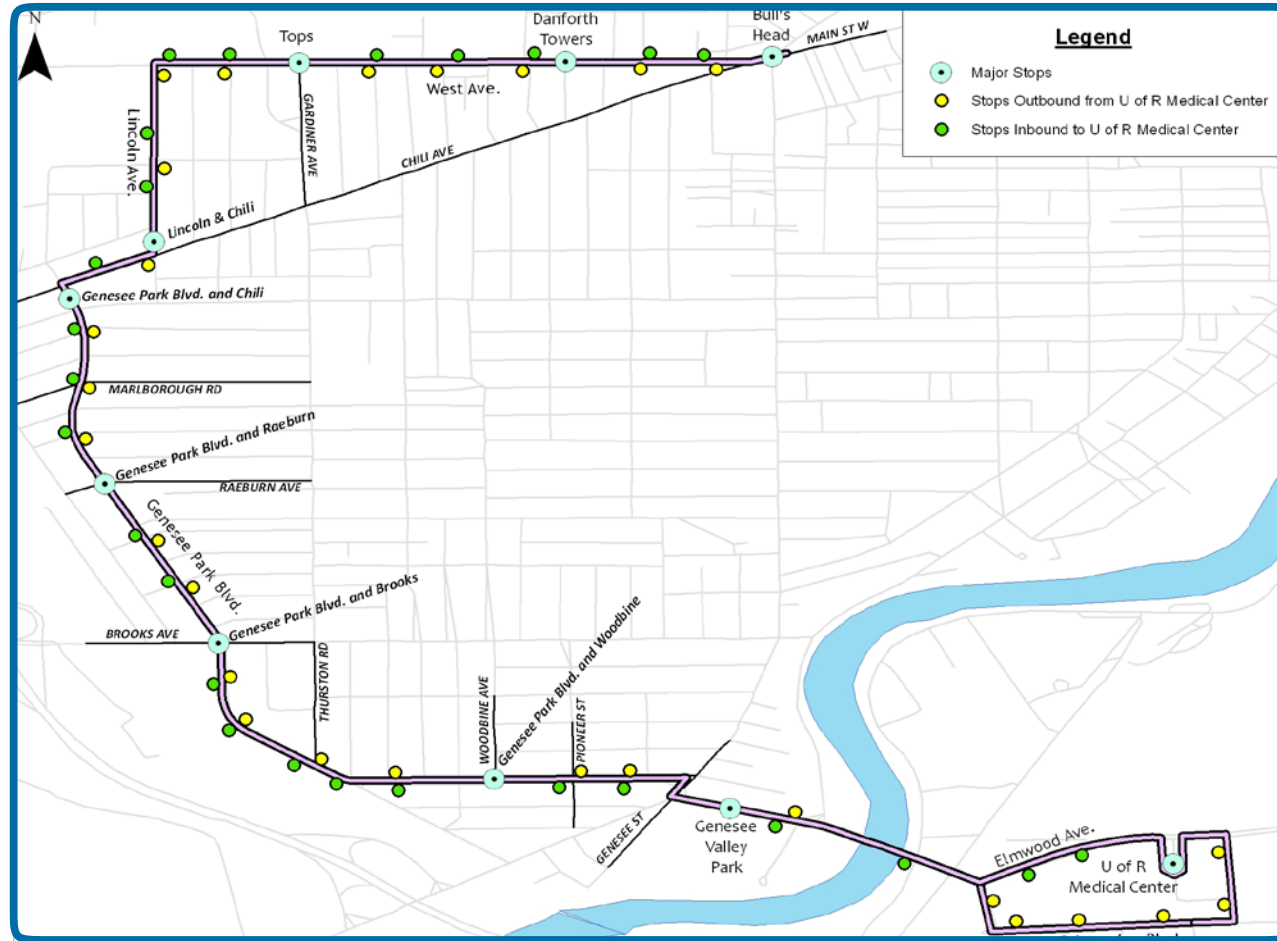

WHERE'S MY BUS?
www.myRTS.com

Route 28

WMB: Where's My Bus?

RTS brings you the very latest tech to make it easy to enjoy the ride. Download the RTS Where's My Bus? app today from the Google Play Store or Apple Store and: