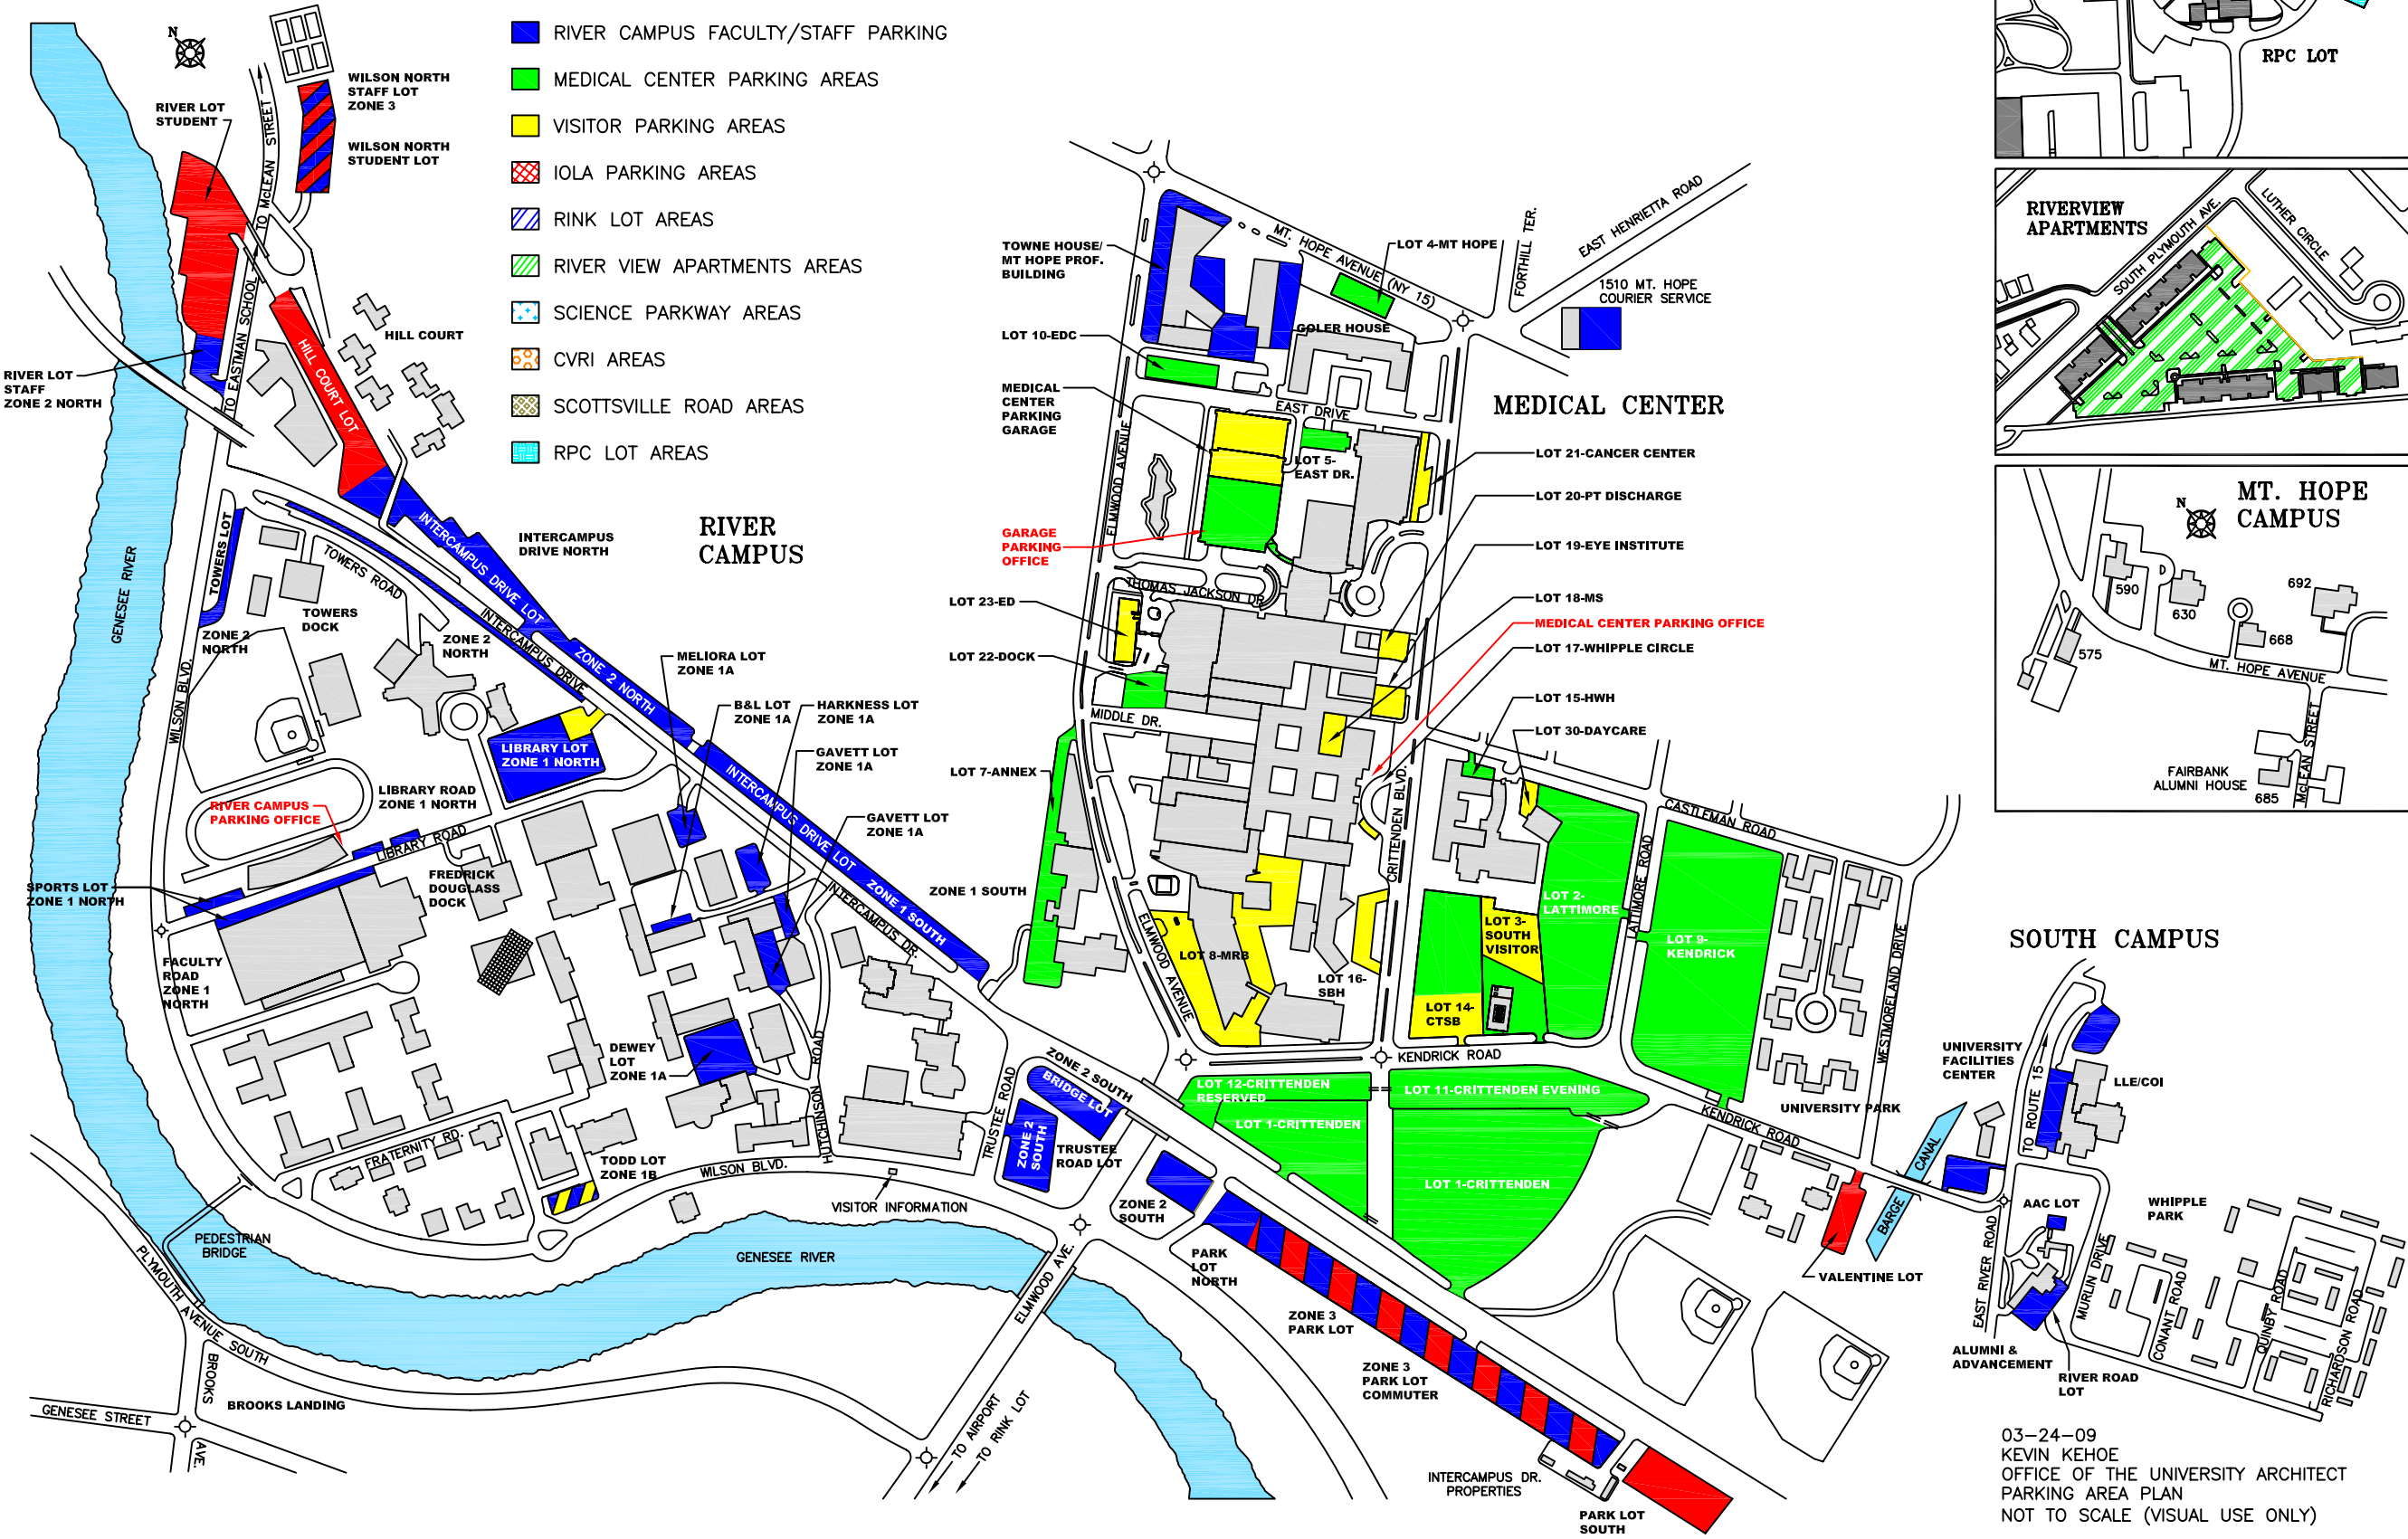

UNIVERSITY OF ROCHESTER PARKING AREAS

- RIVER CAMPUS STUDENT PARKING AREAS
- RIVER CAMPUS FACULTY/STAFF PARKING
- MEDICAL CENTER PARKING AREAS
- VISITOR PARKING AREAS
- IOLA PARKING AREAS
- RINK LOT AREAS
- RIVER VIEW APARTMENTS AREAS
- SCIENCE PARKWAY AREAS
- CVRI AREAS
- SCOTTSVILLE ROAD AREAS
- RPC LOT AREAS

03-24-09
KEVIN KEHOE
OFFICE OF THE UNIVERSITY ARCHITECT
PARKING AREA PLAN
NOT TO SCALE (VISUAL USE ONLY)