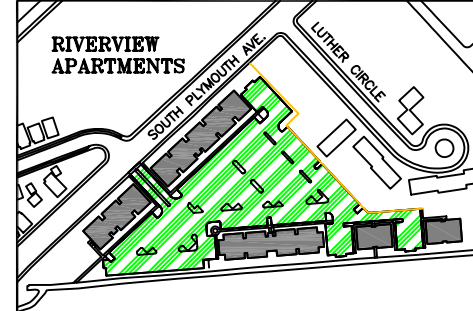

UNIVERSITY OF ROCHESTER PARKING AREAS

- RIVER CAMPUS STUDENT PARKING AREAS
- RIVER CAMPUS FACULTY/STAFF PARKING
- MEDICAL CENTER PARKING AREAS
- VISITOR PARKING AREAS
- IOLA PARKING AREAS
- RINK LOT AREAS
- RIVER VIEW APARTMENTS AREAS
- SCIENCE PARKWAY AREAS
- CVRI AREAS
- SCOTTSVILLE ROAD AREAS
- RPC LOT AREAS

03-24-09
KEVIN KEHOE
OFFICE OF THE UNIVERSITY ARCHITECT
PARKING AREA PLAN
NOT TO SCALE (VISUAL USE ONLY)