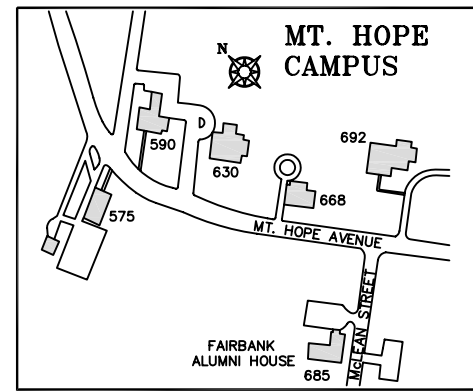

UNIVERSITY OF ROCHESTER PARKING AREAS

- RIVER CAMPUS STUDENT PARKING AREAS
- RIVER CAMPUS FACULTY/STAFF PARKING
- MEDICAL CENTER PARKING AREAS
- VISITOR PARKING AREAS
- IOLA PARKING AREAS
- RINK LOT AREAS
- RIVER VIEW APARTMENTS AREAS
- SCIENCE PARKWAY AREAS
- CVRI AREAS
- SCOTTSVILLE ROAD AREAS
- RPC LOT AREAS