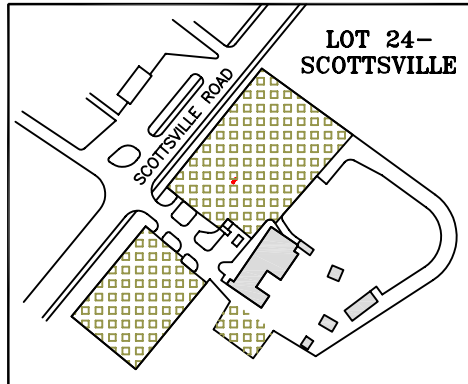

UNIVERSITY OF ROCHESTER PARKING AREAS

- RIVER CAMPUS STUDENT PARKING AREAS
- RIVER CAMPUS FACULTY/STAFF PARKING
- MEDICAL CENTER PARKING AREAS
- VISITOR PARKING AREAS
- IOLA PARKING AREAS
- RINK LOT AREAS
- RIVER VIEW APARTMENTS AREAS
- SCIENCE PARKWAY AREAS
- CVRI AREAS
- SCOTTSVILLE ROAD AREAS
- RPC LOT AREAS

03-24-09
KEVIN KEHOE
OFFICE OF THE UNIVERSITY ARCHITECT
PARKING AREA PLAN
NOT TO SCALE (VISUAL USE ONLY)