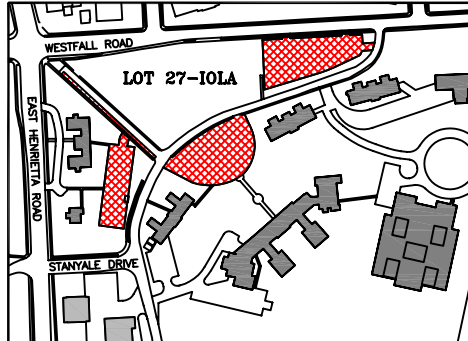

UNIVERSITY OF ROCHESTER PARKING AREAS

- RIVER CAMPUS STUDENT PARKING AREAS
- RIVER CAMPUS FACULTY/STAFF PARKING
- MEDICAL CENTER PARKING AREAS
- VISITOR PARKING AREAS
- IOLA PARKING AREAS
- RINK LOT AREAS
- RIVER VIEW APARTMENTS AREAS
- SCIENCE PARKWAY AREAS
- CVRI AREAS
- SCOTTSVILLE ROAD AREAS
- RPC LOT AREAS

03-24-09
KEVIN KEHOE
OFFICE OF THE UNIVERSITY ARCHITECT
PARKING AREA PLAN
NOT TO SCALE (VISUAL USE ONLY)