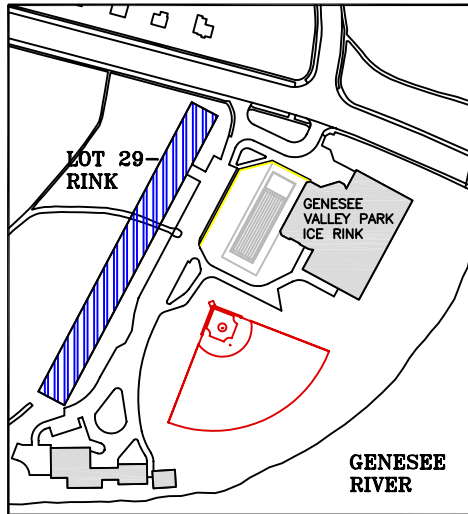

UNIVERSITY OF ROCHESTER PARKING AREAS

- RIVER CAMPUS STUDENT PARKING AREAS
- RIVER CAMPUS FACULTY/STAFF PARKING
- MEDICAL CENTER PARKING AREAS
- VISITOR PARKING AREAS
- IOLA PARKING AREAS
- RINK LOT AREAS
- RIVER VIEW APARTMENTS AREAS
- SCIENCE PARKWAY AREAS
- CVRI AREAS
- SCOTTSVILLE ROAD AREAS
- RPC LOT AREAS

03-24-09
KEVIN KEHOE
OFFICE OF THE UNIVERSITY ARCHITECT
PARKING AREA PLAN
NOT TO SCALE (VISUAL USE ONLY)