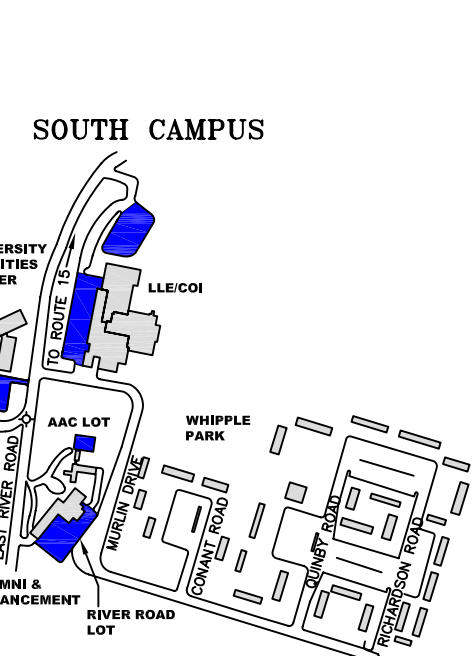

UNIVERSITY OF ROCHESTER PARKING AREAS

- RIVER CAMPUS STUDENT PARKING AREAS
- RIVER CAMPUS FACULTY/STAFF PARKING
- MEDICAL CENTER PARKING AREAS
- VISITOR PARKING AREAS
- IOLA PARKING AREAS
- RINK LOT AREAS
- RIVER VIEW APARTMENTS AREAS
- SCIENCE PARKWAY AREAS
- CVRI AREAS
- SCOTTSVILLE ROAD AREAS
- RPC LOT AREAS

03-24-09
KEVIN KEHOE
OFFICE OF THE UNIVERSITY ARCHITECT
PARKING AREA PLAN
NOT TO SCALE (VISUAL USE ONLY)