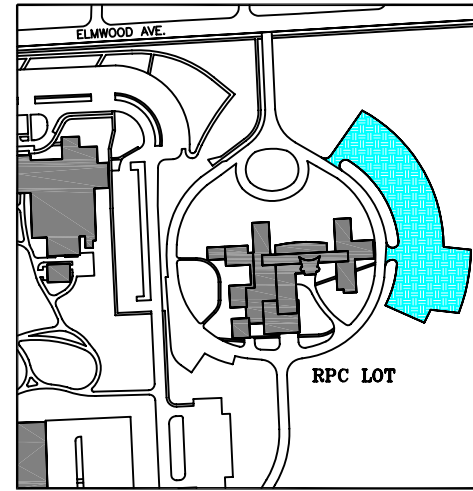

UNIVERSITY OF ROCHESTER PARKING AREAS

- RIVER CAMPUS STUDENT PARKING AREAS
- RIVER CAMPUS FACULTY/STAFF PARKING
- MEDICAL CENTER PARKING AREAS
- VISITOR PARKING AREAS
- IOLA PARKING AREAS
- RINK LOT AREAS
- RIVER VIEW APARTMENTS AREAS
- SCIENCE PARKWAY AREAS
- CVRI AREAS
- SCOTTSVILLE ROAD AREAS
- RPC LOT AREAS

03-24-09
KEVIN KEHOE
OFFICE OF THE UNIVERSITY ARCHITECT
PARKING AREA PLAN
NOT TO SCALE (VISUAL USE ONLY)