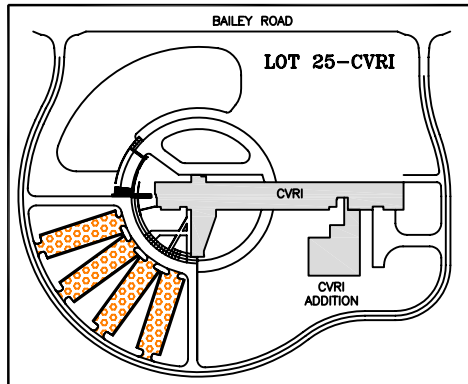

UNIVERSITY OF ROCHESTER PARKING AREAS

- RIVER CAMPUS STUDENT PARKING AREAS
- RIVER CAMPUS FACULTY/STAFF PARKING
- MEDICAL CENTER PARKING AREAS
- VISITOR PARKING AREAS
- IOLA PARKING AREAS
- RINK LOT AREAS
- RIVER VIEW APARTMENTS AREAS
- SCIENCE PARKWAY AREAS
- CVRI AREAS
- SCOTTSVILLE ROAD AREAS
- RPC LOT AREAS

03-24-09
KEVIN KEHOE
OFFICE OF THE UNIVERSITY ARCHITECT
PARKING AREA PLAN
NOT TO SCALE (VISUAL USE ONLY)